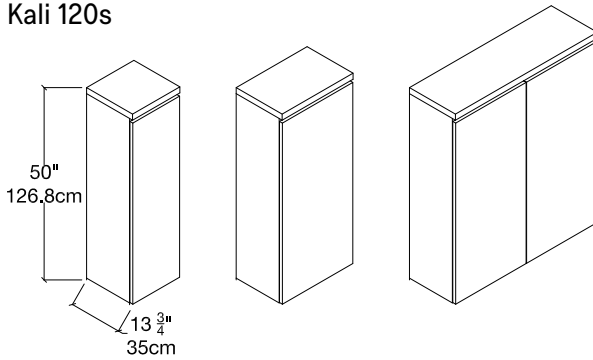

# Base Units

Vancouver  
Mexico City  
Toronto  
Calgary  
San Francisco  
Washington, D.C.  
New York  
Los Angeles

SPECS

Kali 90s

Kali 120s

OPTIONS

Components available in a wide variety of VOC-free matte lacquers and melamine finishes. Doors also available in glossy Dialux and wood veneer finishes.