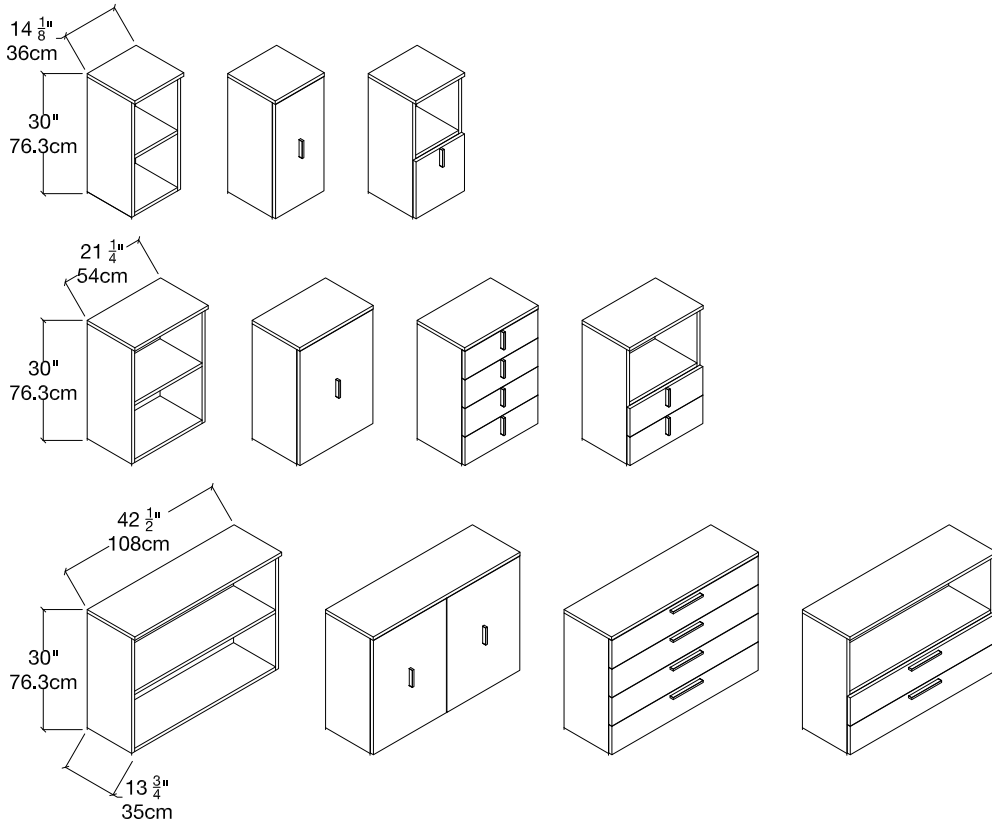

Base Units

Shallow

Base Units

Vancouver
Mexico City
Toronto
Calgary
San Francisco
Washington, D.C.
New York
Los Angeles

SPECS

OPTIONS

Components available in a wide variety of VOC-free matte lacquers and melamine finishes. Doors and drawer fronts also available in glossy Dialux and wood veneer finishes.