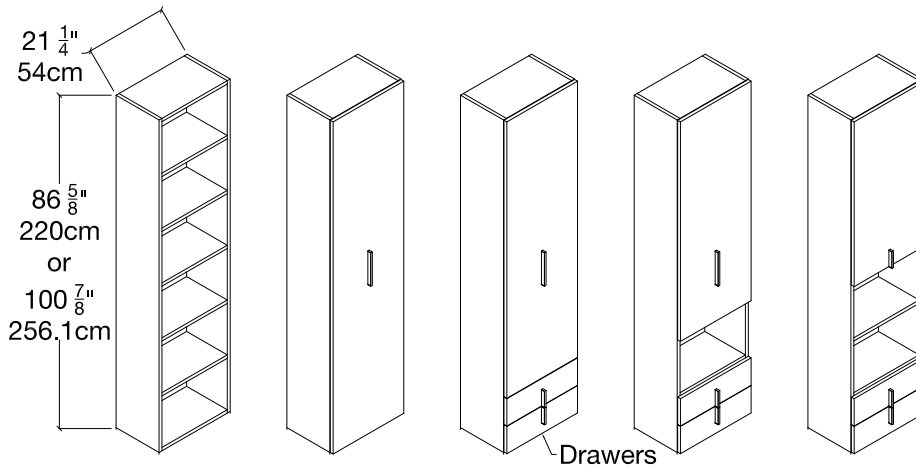

Tall Units

Tall Cabinets

Tall Units

SPECS

OPTIONS

Components available in a wide variety of VOC-free matte lacquers and melamine finishes. Doors and drawer fronts also available in glossy Dialux, wood veneer and glass finishes.