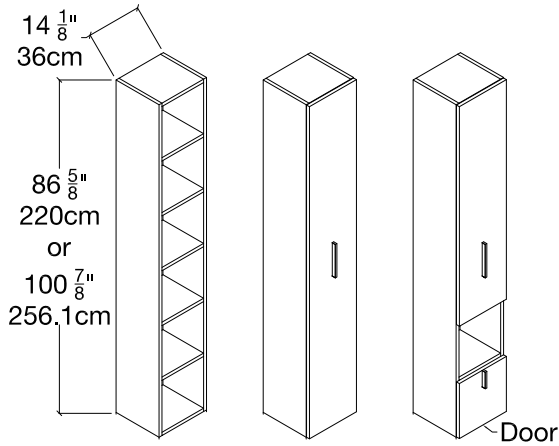

Tall Units

Tall Cabinets

Tall Units

SPECS

OPTIONS

Components available in a wide variety of VOC-free matte lacquers and melamine finishes. Doors and drawer fronts also available in glossy Dialux, wood veneer and glass finishes.