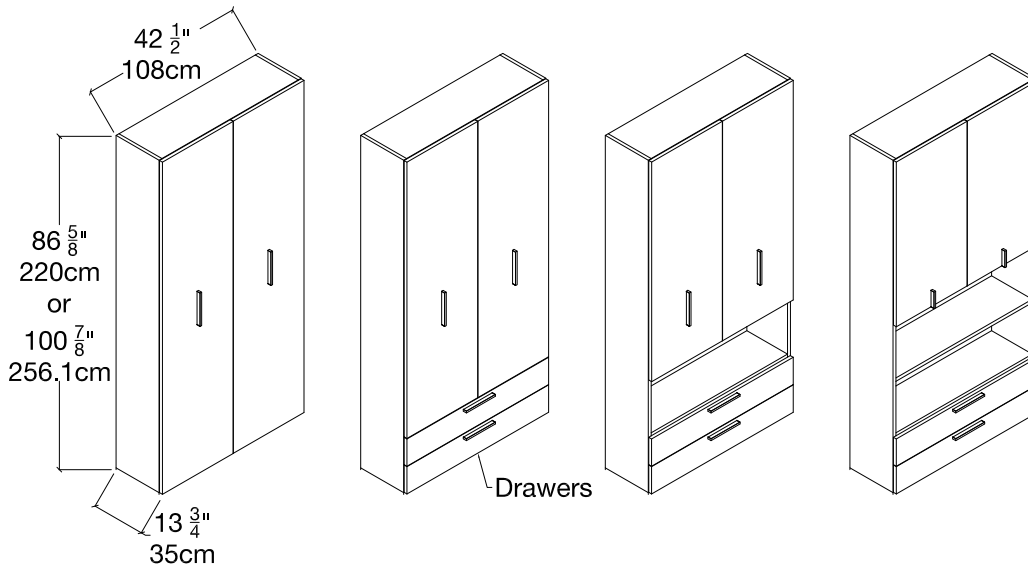

Tall Units

Tall Cabinets

Tall Units

SPECS

OPTIONS

Components available in a wide variety of VOC-free matte lacquers and melamine finishes. Doors and drawer fronts also available in glossy Dialux, wood veneer and glass finishes.