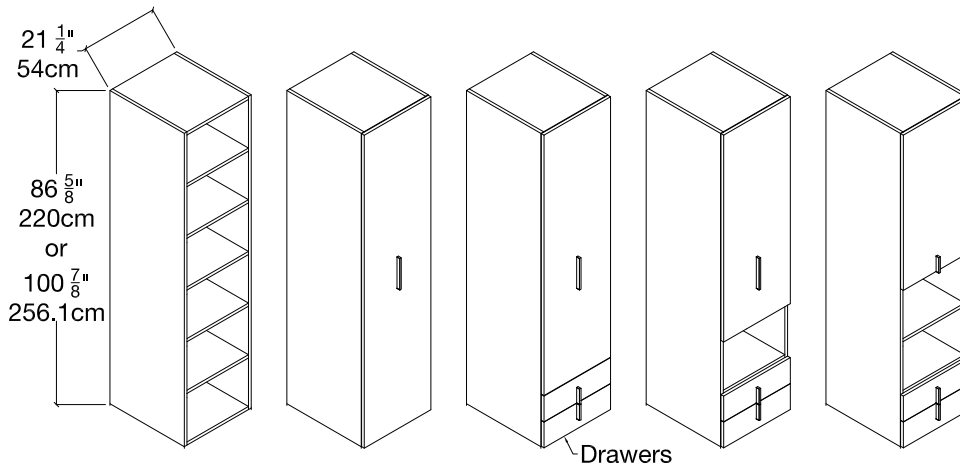

Tall Units

Tall Closets

Resource

Tall Units

SPECS

OPTIONS

Components available in a wide variety of VOC-free matte lacquers and melamine finishes. Doors and drawer fronts also available in glossy Dialux, wood veneer and glass finishes.