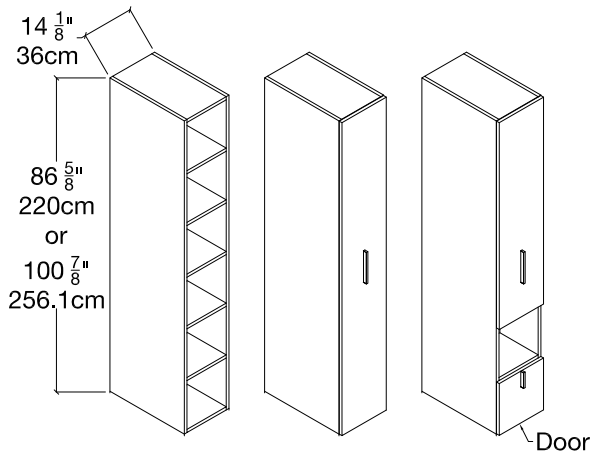

Tall Units

Tall Closets

Resource

Tall Units

SPECS

OPTIONS

Components available in a wide variety of VOC-free matte lacquers and melamine finishes. Doors and drawer fronts also available in glossy Dialux, wood veneer and glass finishes.