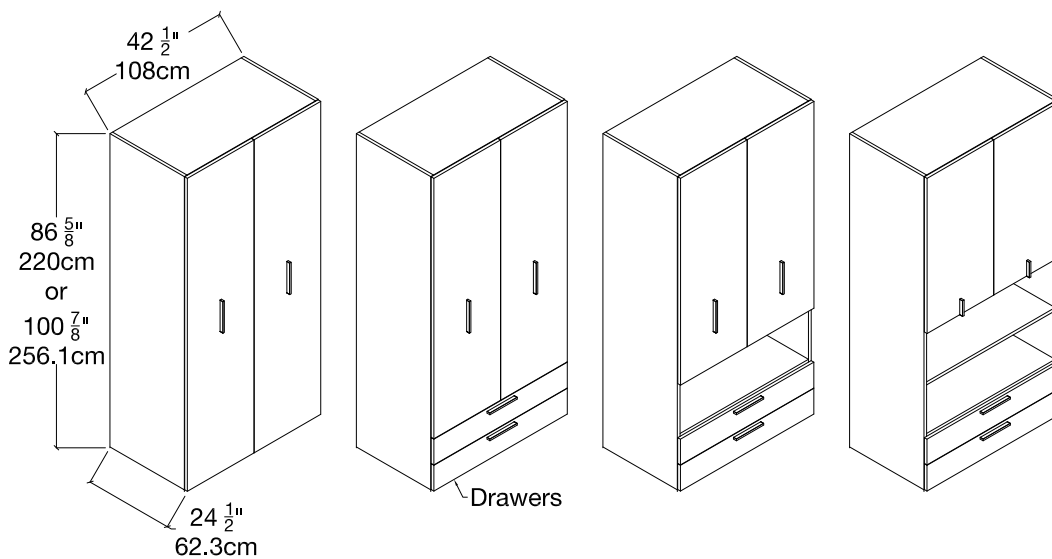

Tall Units

Tall Closets

Resource

Tall Units

SPECS

OPTIONS

Components available in a wide variety of VOC-free matte lacquers and melamine finishes. Doors and drawer fronts also available in glossy Dialux, wood veneer and glass finishes.