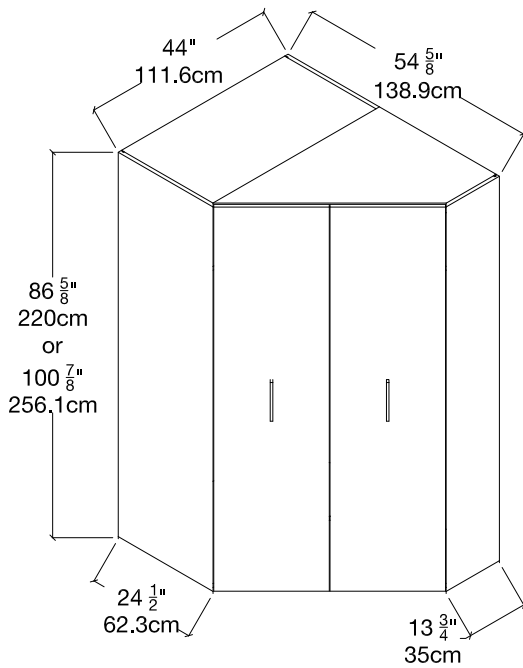

Tall Units

Corner Closets

Resource

Tall Units

SPECS

OPTIONS

Components available in a wide variety of VOC-free matte lacquers and melamine finishes. Door fronts also available in glossy dialux, wood veneer and glass finishes.