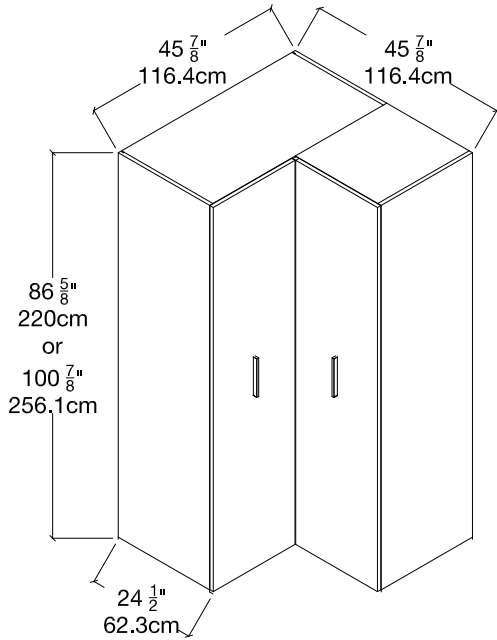

Tall Units

Corner Closets

Resource

Tall Units

SPECS

OPTIONS

Components available in a wide variety of VOC-free matte lacquers and melamine finishes. Door fronts also available in glossy dialux, wood veneer and glass finishes.