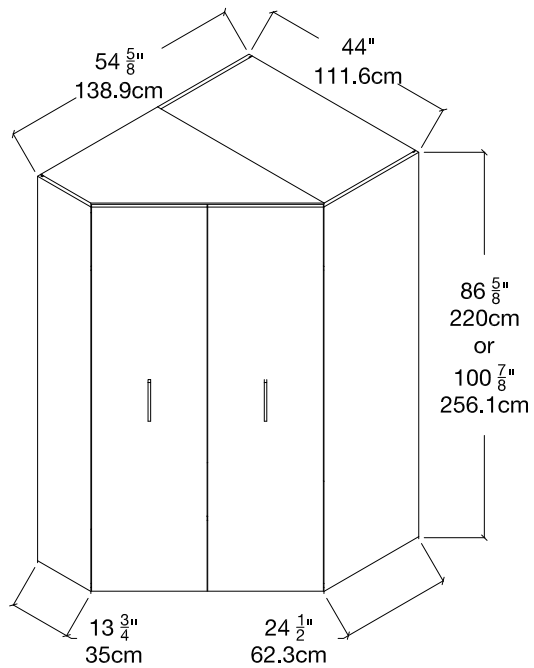

Tall Units

Corner Closets

Resource

Tall Units

SPECS

OPTIONS

Components available in a wide variety of VOC-free matte lacquers and melamine finishes. Door fronts also available in glossy dialux, wood veneer and glass finishes.