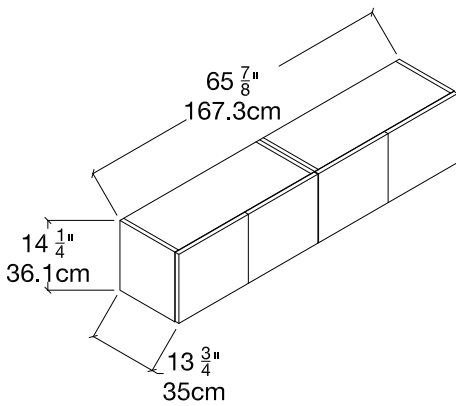

Wall Units

Queen Bed Upper Cabinets

Wall Units

SPECS

LGM

Penelope 2 / Ulisse

Atoll / Ito / Nuovoliola / Oslo / Tango / Swing

OPTIONS