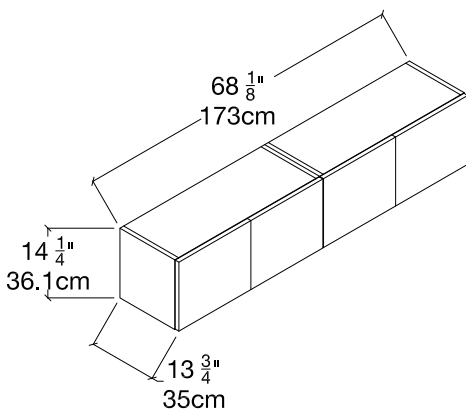

Wall Units

Queen Bed Upper Cabinets

Wall Units

SPECS

LGM

Penelope 2 / Ulisse

Atoll / Ito / Nuovoliola / Oslo / Tango / Swing

OPTIONS