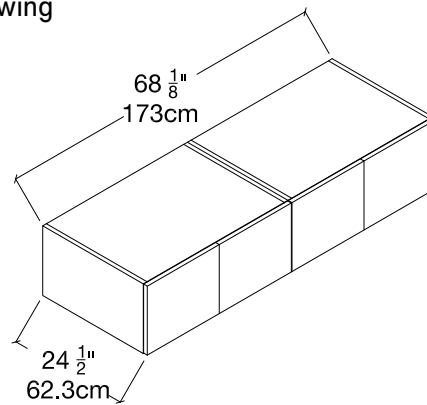

Wall Units

Queen Bed Upper Cabinets

Wall Units

SPECS

LGM

Penelope 2 / Ulisse

Atoll / Ito / Nuovoliola / Oslo / Tango / Swing

OPTIONS