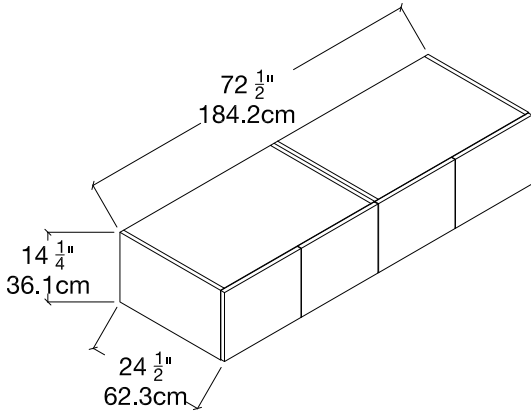

Wall Units

Queen Bed Upper Cabinets

Wall Units

SPECS

LGM

Penelope 2 / Ulisse

Atoll / Ito / Nuovoliola / Oslo / Tango / Swing

OPTIONS