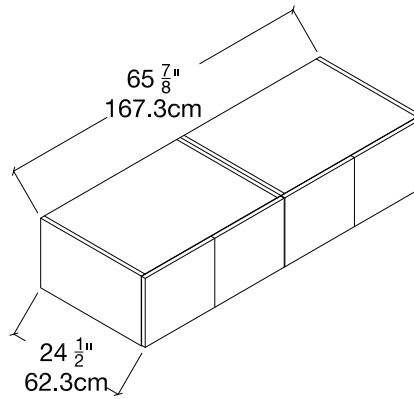

Wall Units

Queen Bed Upper Cabinets

Wall Units

SPECS

LGM

Penelope 2 / Ulisse

Atoll / Ito / Nuovoliola / Oslo / Tango / Swing

OPTIONS