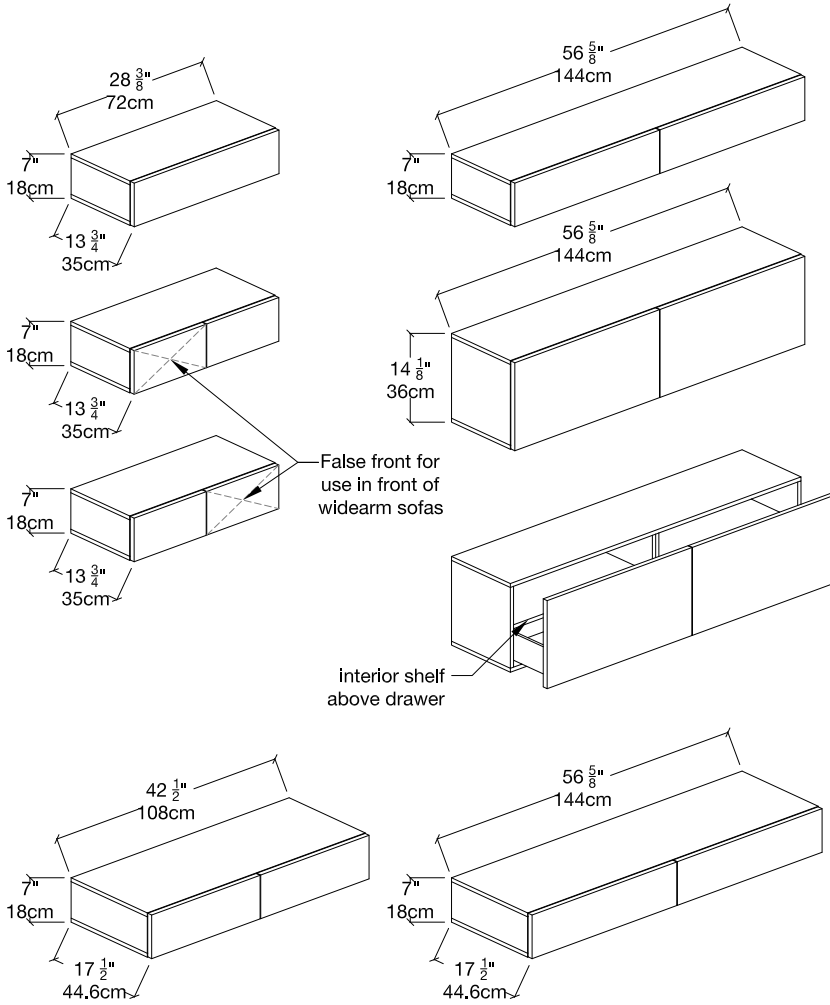

Wall Units

Tetris Suspended Drawers

Wall Units

SPECS

OPTIONS

Components available in a wide variety of VOC-free matte lacquers and melamine finishes. Drawer fronts also available in wood veneer finishes.

Vancouver
Mexico City
Toronto
Calgary
San Francisco
Washington, D.C.
New York
Los Angeles