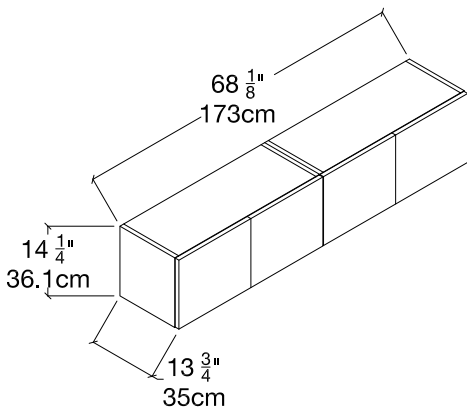

Wall Units

Upper Cabinets for Queen Wall Beds

Wall Units

SPECS

LGM

Penelope 2 / Ulisse

Atoll / Ito / Nuovoliola / Oslo / Tango / Swing

OPTIONS