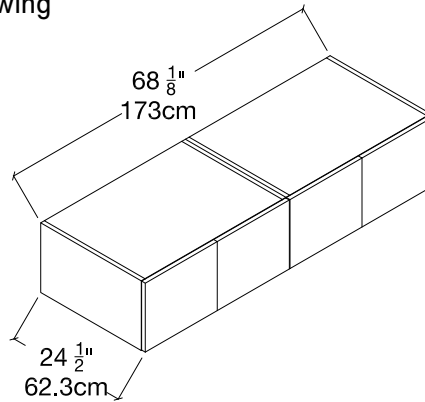

Wall Units

Upper Cabinets for Queen Wall Beds

Wall Units

SPECS

LGM

Penelope 2 / Ulisse

Atoll / Ito / Nuovoliola / Oslo / Tango / Swing

OPTIONS