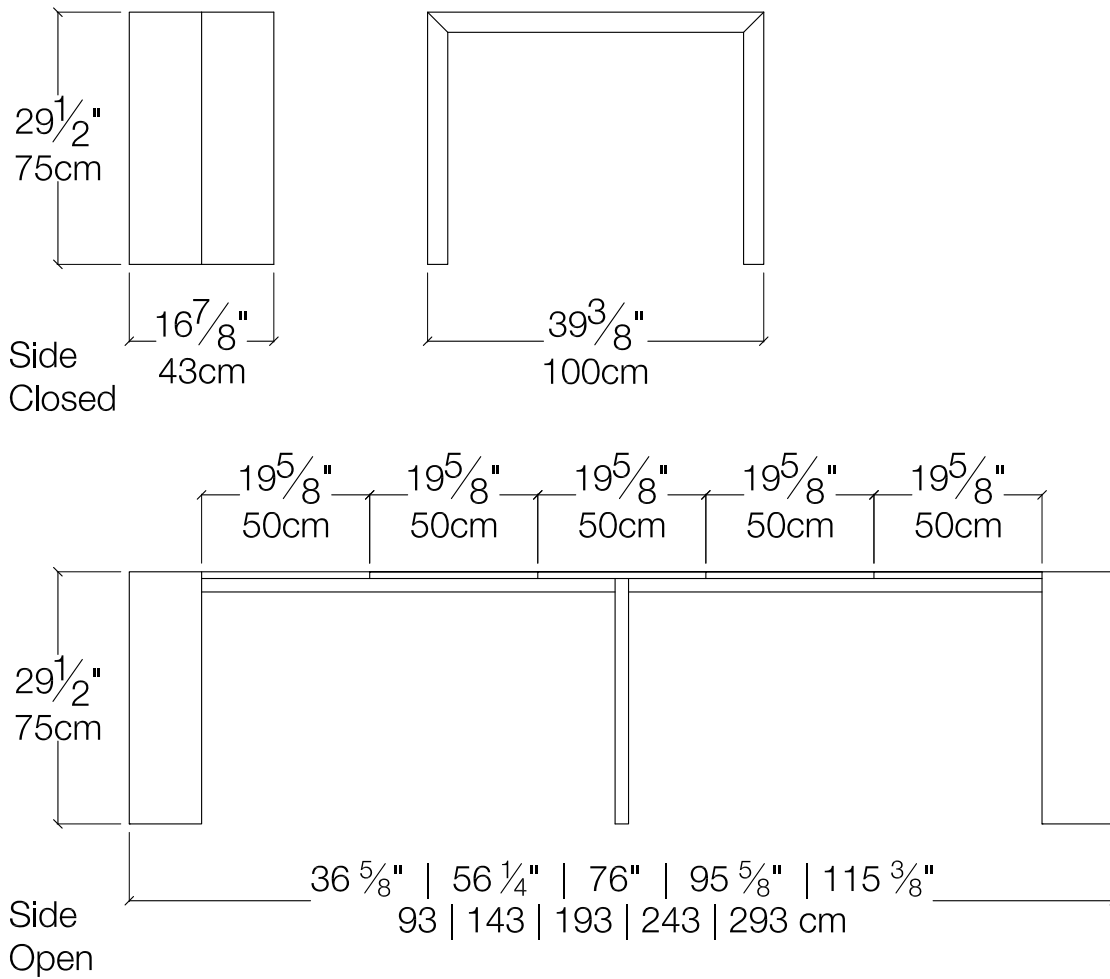

QUICK SHIP

Goliath Glass

CR01
EAST COAST

resource

Extra Clear Glass

Goliath Glass

SPECS

Vancouver
Mexico City
Toronto
Calgary
San Francisco
Washington, D.C.
New York
Los Angeles