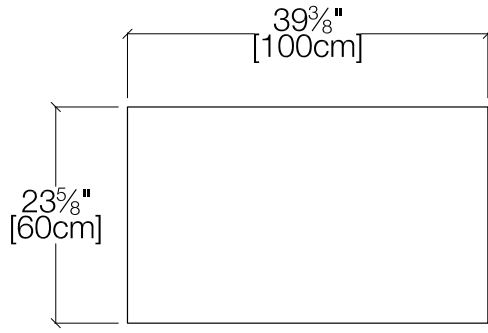

QUICK SHIP

Melbourne

MT92 | ML41
WEST COAST

Noce Walnut Top

Chrome Base

resource

Melbourne

SPECS