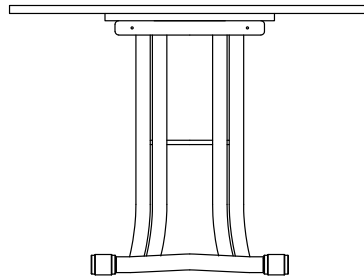

QUICK SHIP

Melbourne

MT92 | ML41
WEST COAST

Noce Walnut Top

Chrome Base

resource

Melbourne

SPECS