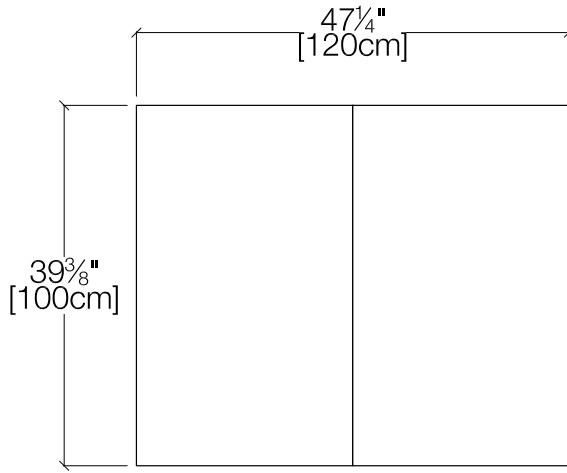

QUICK SHIP

Melbourne

MT92 | ML41
WEST COAST

Noce Walnut Top

Chrome Base

resource

Melbourne

SPECS