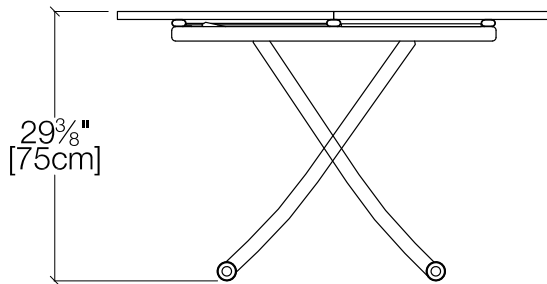

QUICK SHIP

Melbourne

MT92 | ML41
WEST COAST

Noce Walnut Top

Chrome Base

resource

Melbourne

SPECS