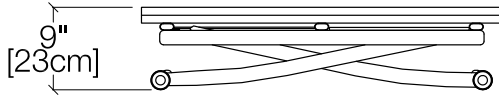

QUICK SHIP

Melbourne

MT92 | ML41
WEST COAST

Noce Walnut Top

Chrome Base

resource

Melbourne

SPECS