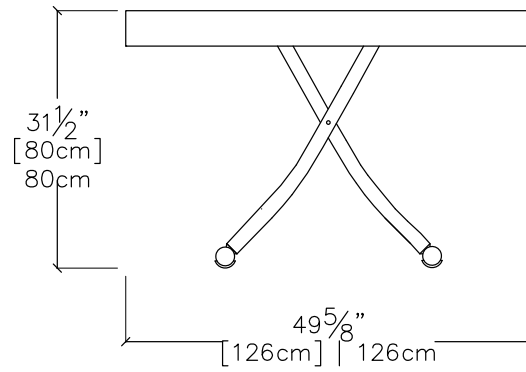

QUICK SHIP

Passo

MT90 | PW95
EAST COAST

Wild Cenere Oak Top

Matte Tortora Base

resource

Passo

SPECS