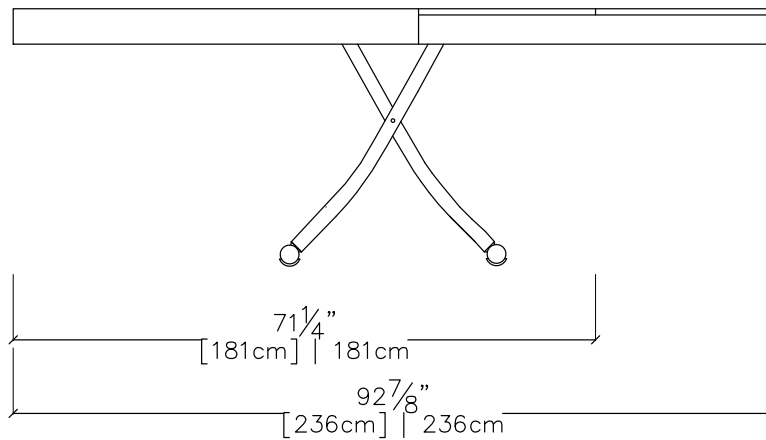

QUICK SHIP

Passo

MT90 | PW95
EAST COAST

Wild Cenere Oak Top

Matte Tortora Base

resource

Passo

SPECS