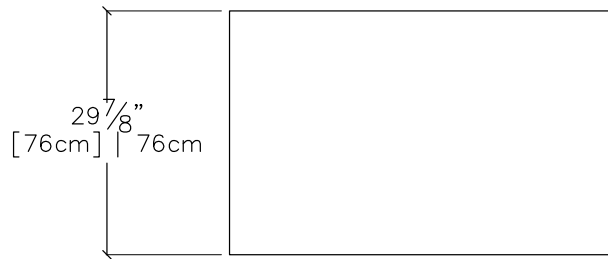

QUICK SHIP

Passo

MT90 | PW95
EAST COAST

Wild Cenere Oak Top

Matte Tortora Base

resource

Passo

SPECS