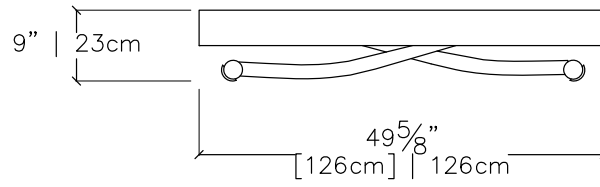

QUICK SHIP

Passo

MT90 | PW95
EAST COAST

Wild Cenere Oak Top

Matte Tortora Base

resource

Passo

SPECS