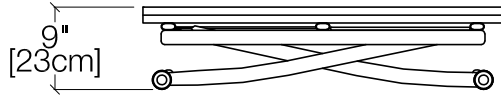

QUICK SHIP

Petite

MT92 | ML35
WEST COAST

Oak White Open Pore Top

Chrome Base

resource

Petite

SPECS