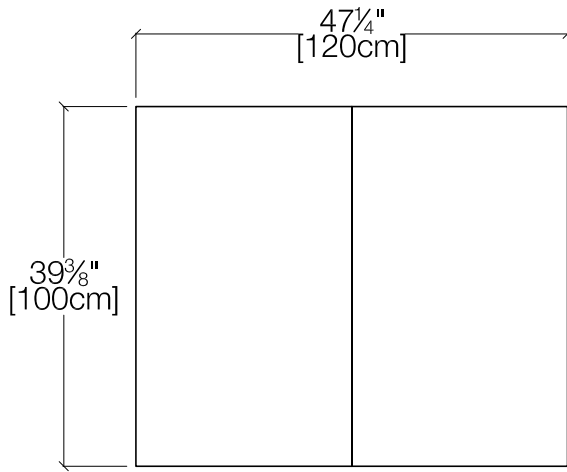

QUICK SHIP

Petite

MT92 | ML35
WEST COAST

Oak White Open Pore Top

Chrome Base

resource

Petite

SPECS