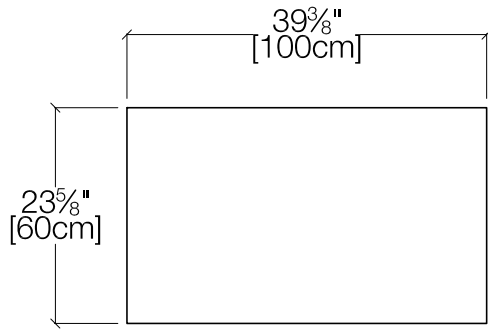

QUICK SHIP

Petite

MT92 | ML35
WEST COAST

Oak White Open Pore Top

Chrome Base

resource

Petite

SPECS