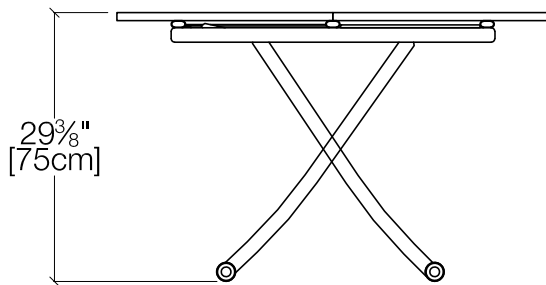

QUICK SHIP

Petite

MT92 | ML35
WEST COAST

Oak White Open Pore Top

Chrome Base

resource

Petite

SPECS