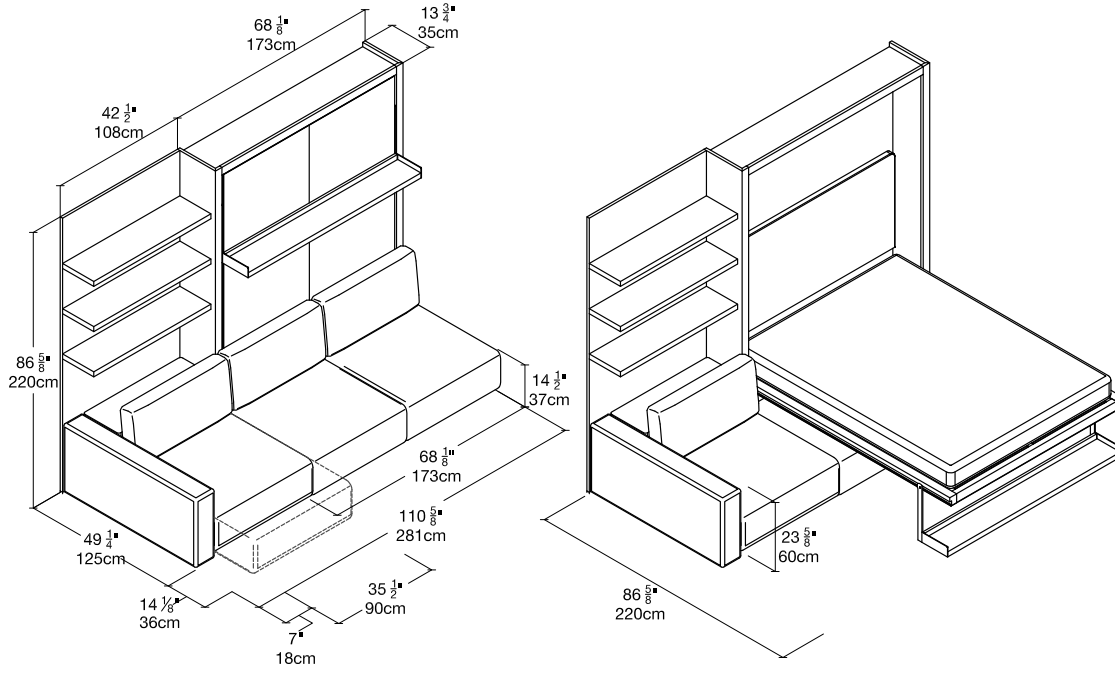

Swing Chaise

SPECS

Vancouver
Mexico City
Toronto
Calgary
San Francisco
Washington, D.C.
New York
Los Angeles

ResourceFurniture.com

Resource