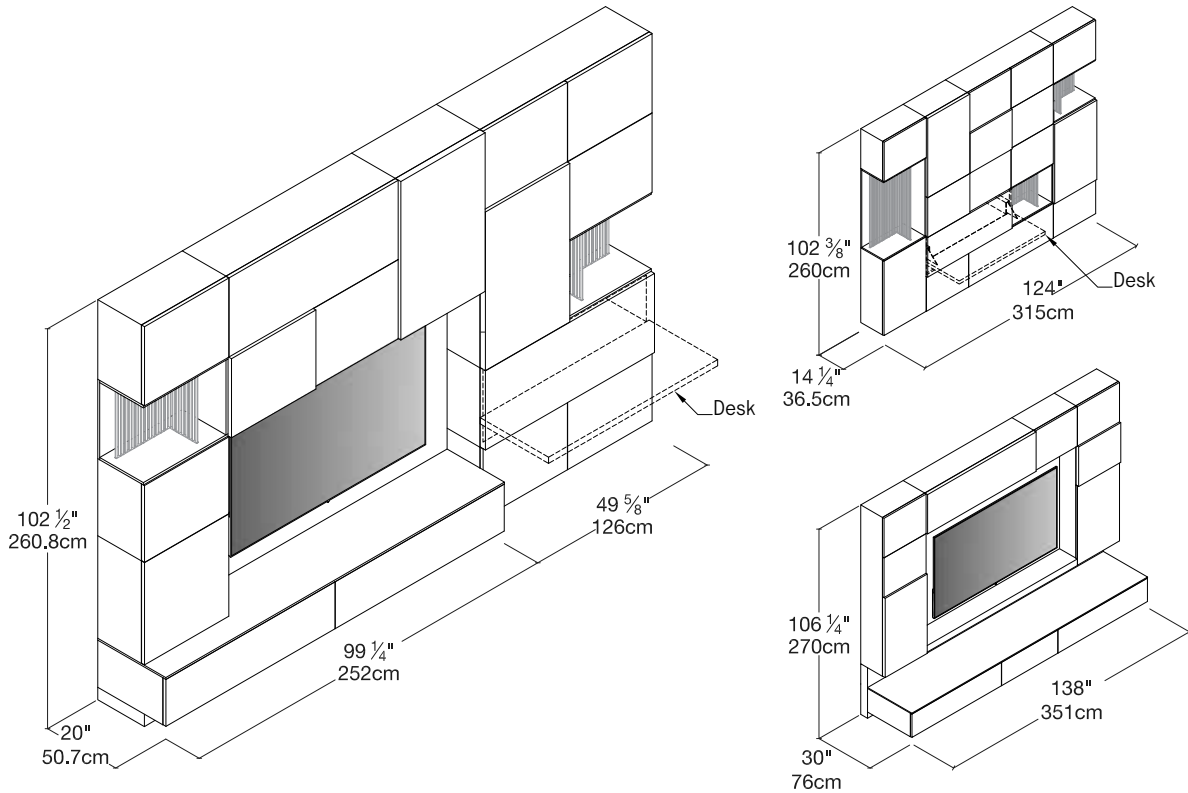

Triplo Boiserie

Wall-Mounted, Closed Cabinetry System

Resource

Triplo Boiserie

Vancouver
Mexico City

Toronto
Calgary

San Francisco
Washington, D.C.

New York
Los Angeles

SAMPLE COMPOSITIONS

FINISHES

OPTIONS

Infinite configurations and sizes available. Contact a showroom for your custom solution.
Optional Features: Drawers for media components, desk, bar, TV panel, concealed projection screen, stereo, metal grills, LED lighting, display niches