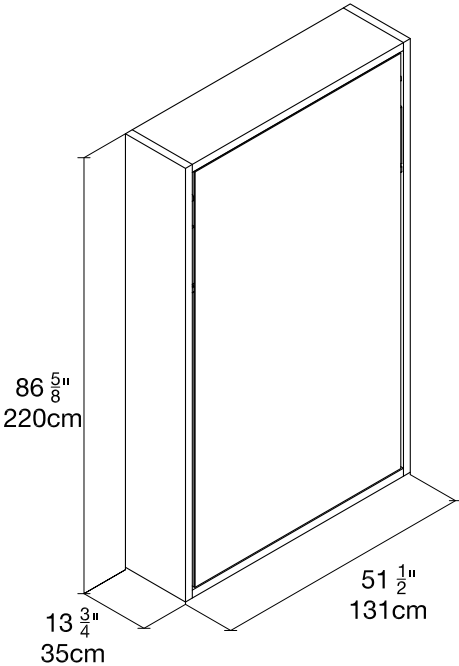

Altea 120

SPECS

Vancouver
Mexico City
Toronto
Calgary
San Francisco
Washington, D.C.
New York
Los Angeles

ResourceFurniture.com

RESOURCE