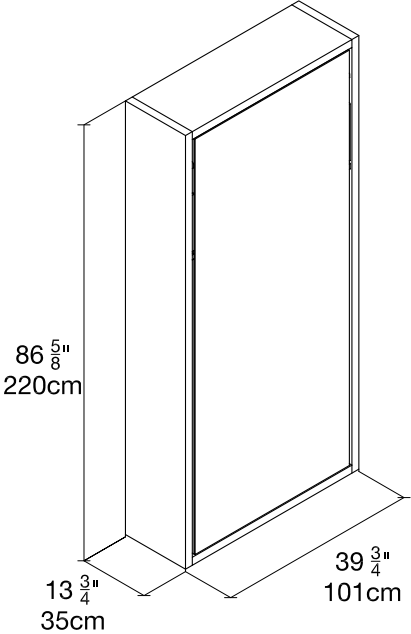

Altea 120

SPECS

Vancouver
Mexico City
Toronto
Calgary
San Francisco
Washington, D.C.
New York
Los Angeles

ResourceFurniture.com

RESOURCE