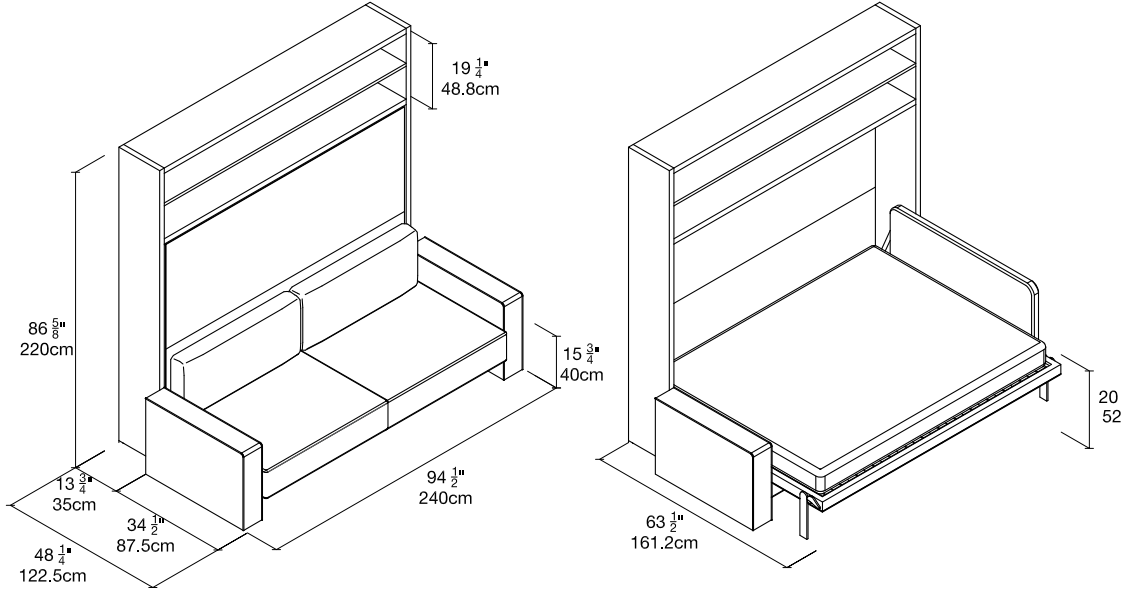

Circe Sofa

SPECS

Vancouver
Mexico City
Toronto
Calgary
San Francisco
Washington, D.C.
New York
Los Angeles

ResourceFurniture.com

RESOURCE