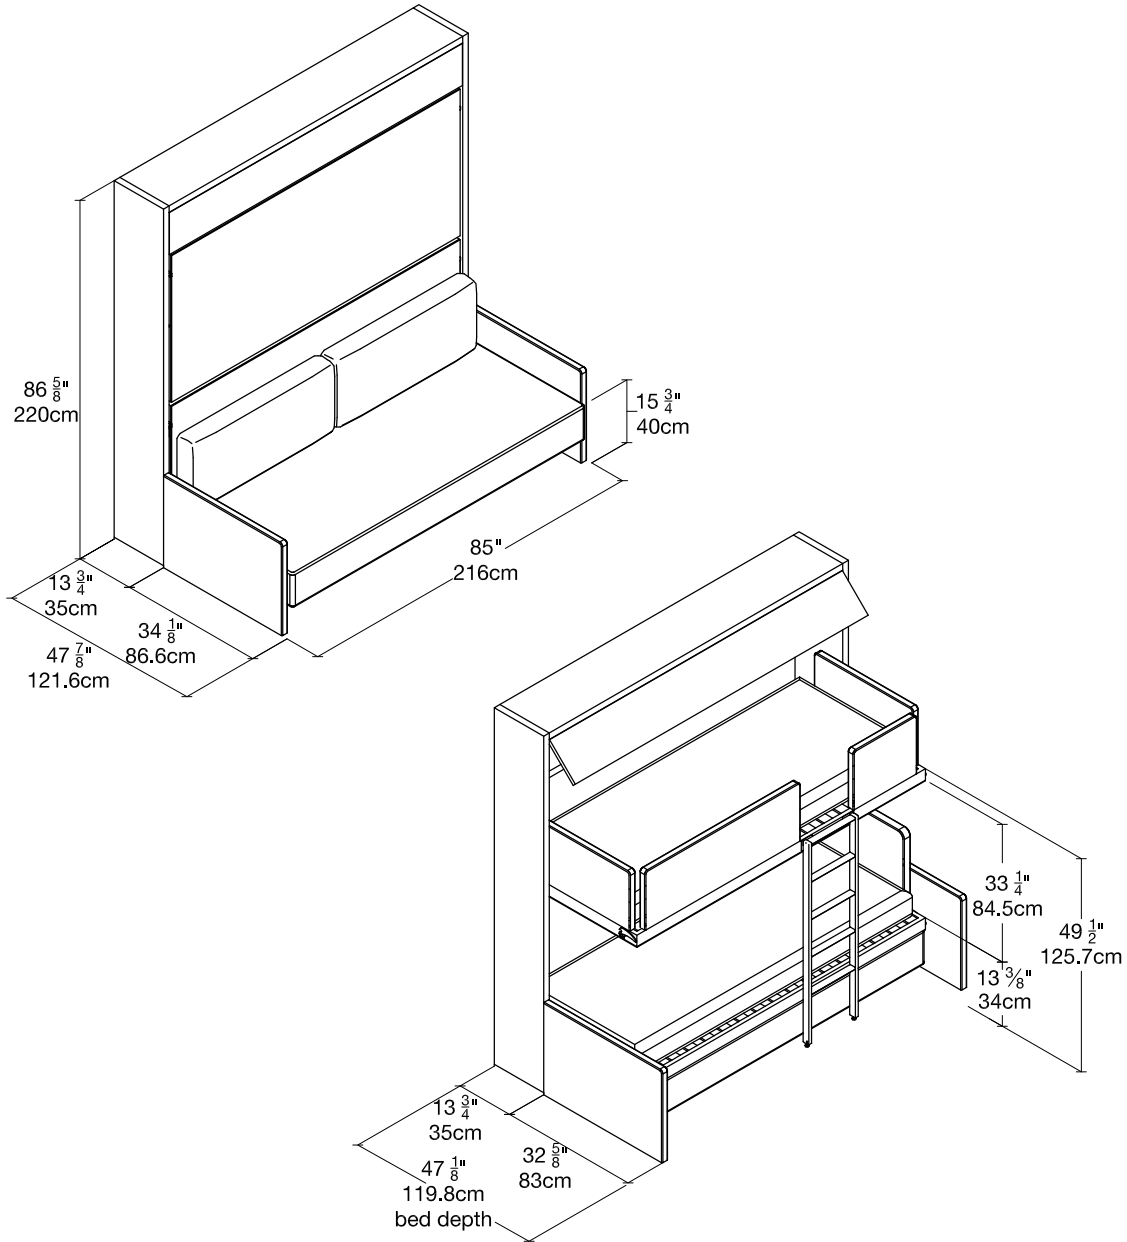

Kali Duo Sofa

SPECS

Vancouver
Mexico City
Toronto
Calgary
San Francisco
Washington, D.C.
New York
Los Angeles

ResourceFurniture.com

RESOURCE