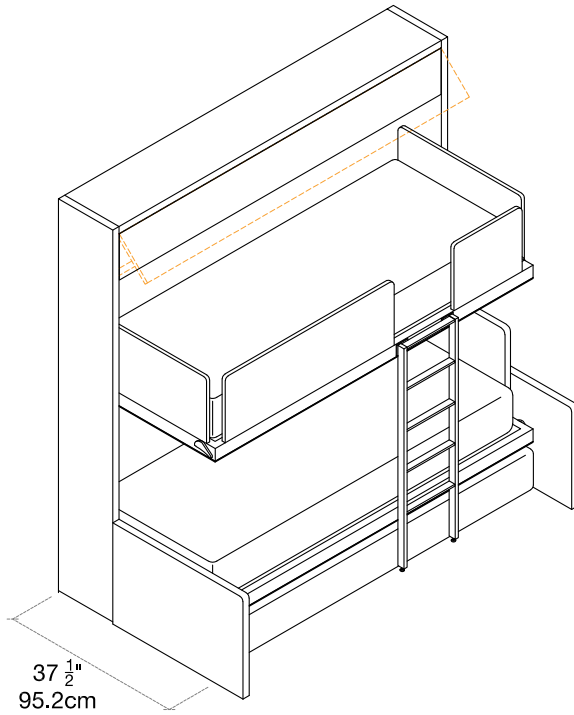

Kali Duo Sofa 2200

SPECS

Vancouver
Mexico City
Toronto
Calgary
San Francisco
Washington, D.C.
New York
Los Angeles

ResourceFurniture.com

RESOURCE