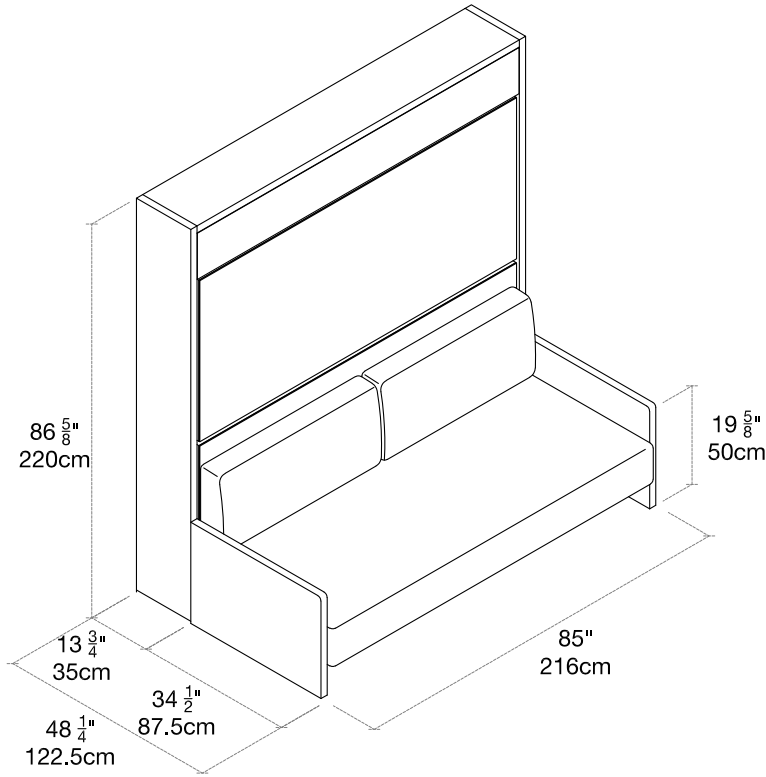

QUICK SHIP

Kali Duo Sofa 2200

White Melamine 00006

EAST COAST

White Melamine

STRUCTURE

Cat. 3 AC Nanao 112

HEADBOARD

resource

Kali Duo Sofa 2200

SPECS

Vancouver
Mexico City
Toronto
Calgary
San Francisco
Washington, D.C.
New York
Los Angeles

ResourceFurniture.com

RESOURCE