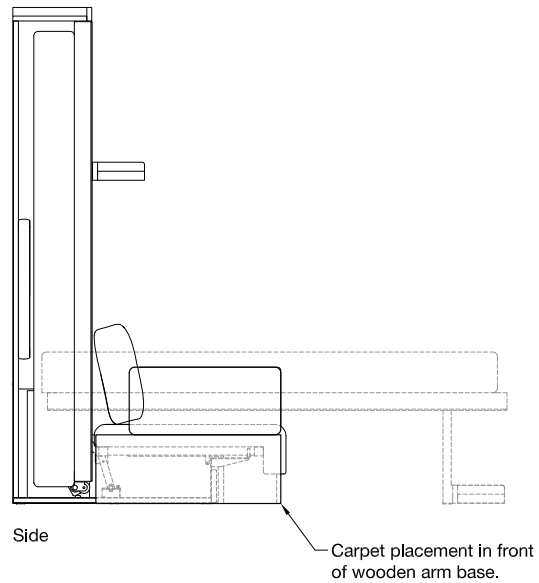

Nuovoliola

Calgary
Vancouver
Mexico City

Los Angeles
Seattle
Toronto

New York City
Washington, D.C.
San Francisco

SPECS

* Price includes starting mattress. Other mattress options are available at additional cost. Delivery, installation, and taxes quoted separately.

ResourceFurniture.com

RESOURCE