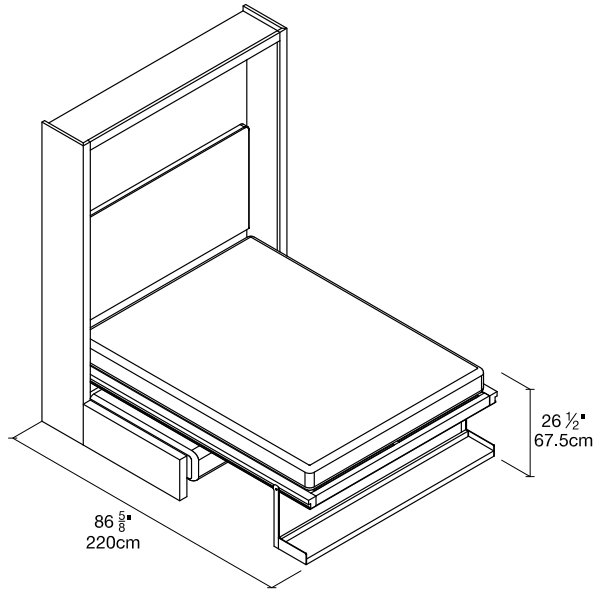

Nuovoliola

Calgary
Vancouver
Mexico City

Los Angeles
Seattle
Toronto

New York City
Washington, D.C.
San Francisco

SPECS

* Price includes starting mattress. Other mattress options are available at additional cost. Delivery, installation, and taxes quoted separately.

ResourceFurniture.com

RESOURCE