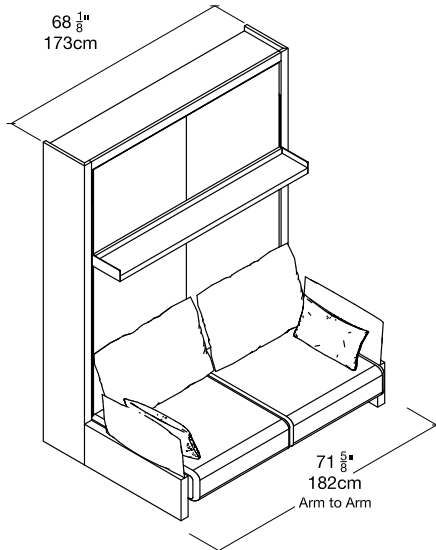

Nuovoliola

Calgary
Vancouver
Mexico City

Los Angeles
Seattle
Toronto

New York City
Washington, D.C.
San Francisco

SPECS

* Price includes starting mattress. Other mattress options are available at additional cost. Delivery, installation, and taxes quoted separately.

ResourceFurniture.com

RESOURCE