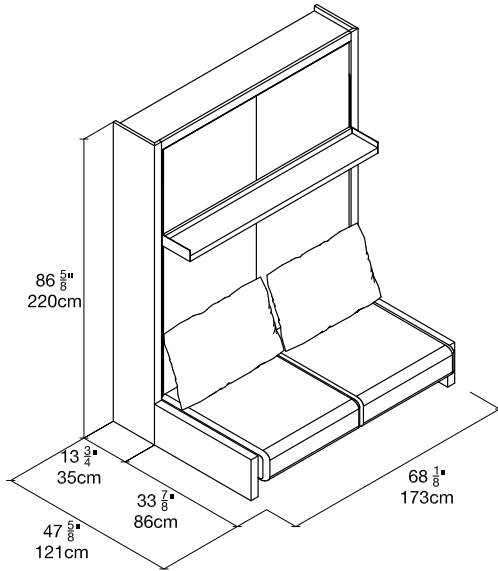

Nuovoliola

Calgary
Vancouver
Mexico City

Los Angeles
Seattle
Toronto

New York City
Washington, D.C.
San Francisco

SPECS

* Price includes starting mattress. Other mattress options are available at additional cost. Delivery, installation, and taxes quoted separately.

ResourceFurniture.com

RESOURCE