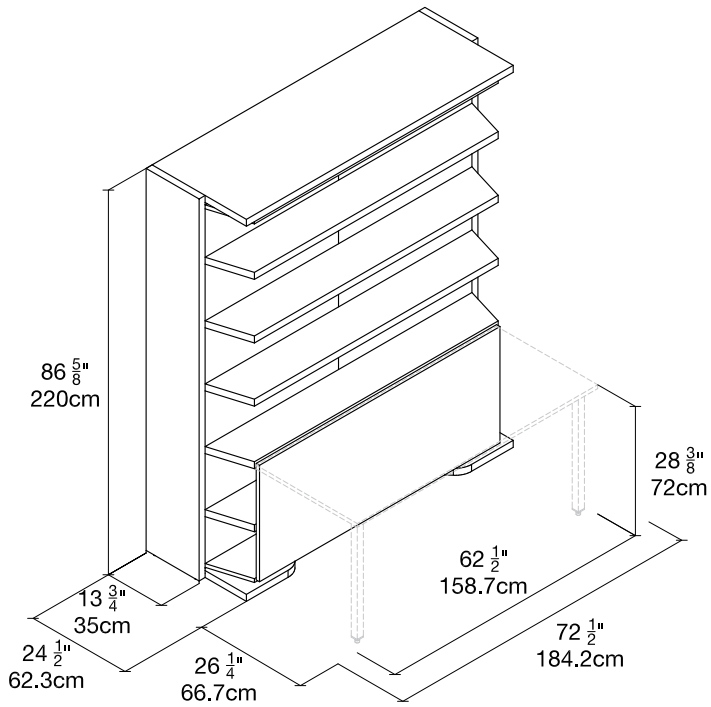

HEADBOARD

resource

LGM Tavolo

SPECS

Vancouver
Mexico City
Toronto
Calgary
San Francisco
Washington, D.C.
New York
Los Angeles

ResourceFurniture.com

Resource