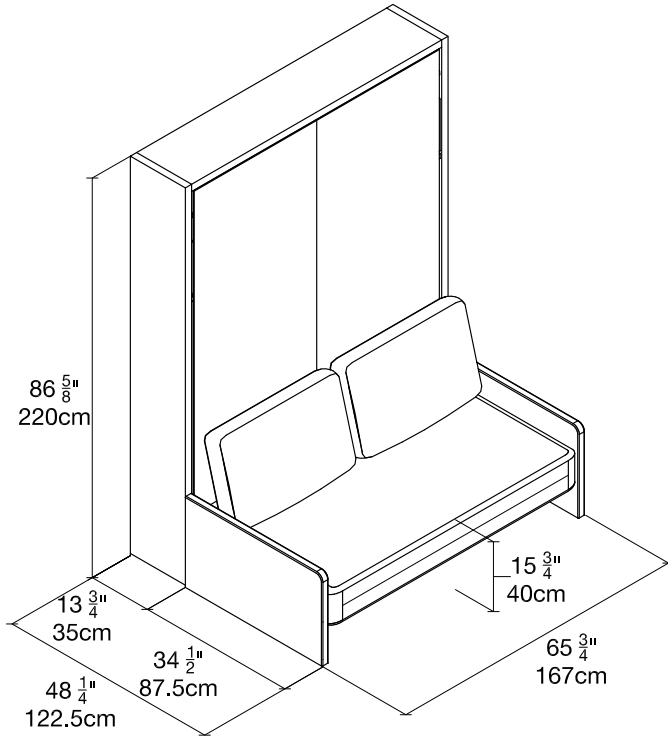

resource

Penelope 2 Sofa Thin Arm

Calgary
Vancouver
Mexico City

Los Angeles
Seattle
Toronto

New York City
Washington, D.C.
San Francisco

SPECS

* Price includes starting mattress. Other mattress options are available at additional cost. Delivery, installation, and taxes quoted separately.