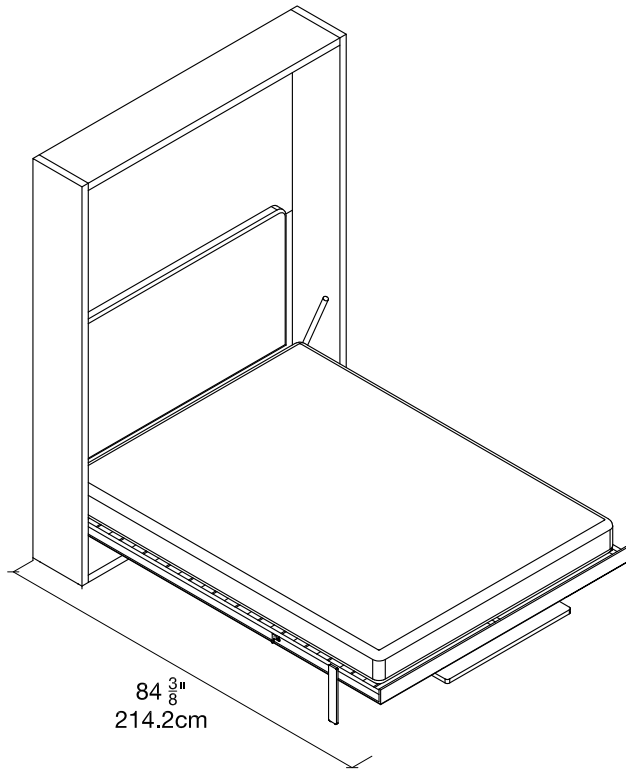

Ulisse Dining

SPECS

New York
Los Angeles

San Francisco
Washington, D.C.

Toronto
Calgary

Vancouver
Mexico City

ResourceFurniture.com

RESOURCE