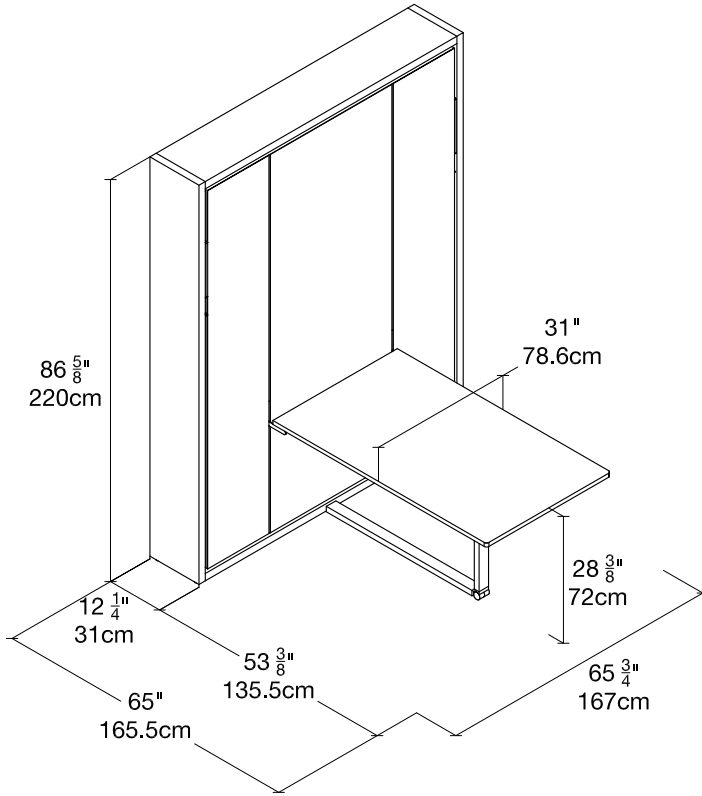

Ulisse Dining

SPECS

New York
Los Angeles

San Francisco
Washington, D.C.

Toronto
Calgary

Vancouver
Mexico City

ResourceFurniture.com

RESOURCE