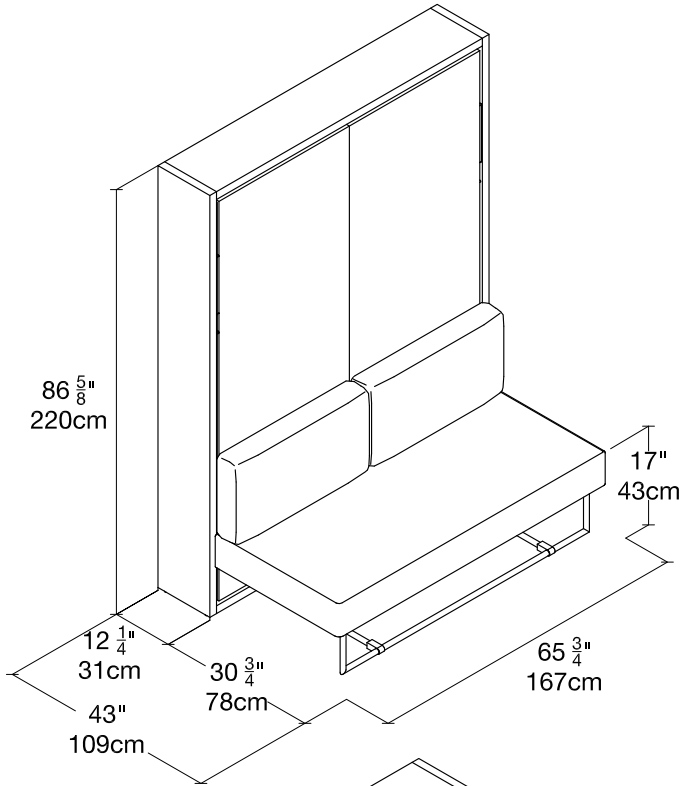

Ulisse Sofa

SPECS

Vancouver
Mexico City
Toronto
Calgary
San Francisco
Washington, D.C.
New York
Los Angeles

ResourceFurniture.com

RESOURCE