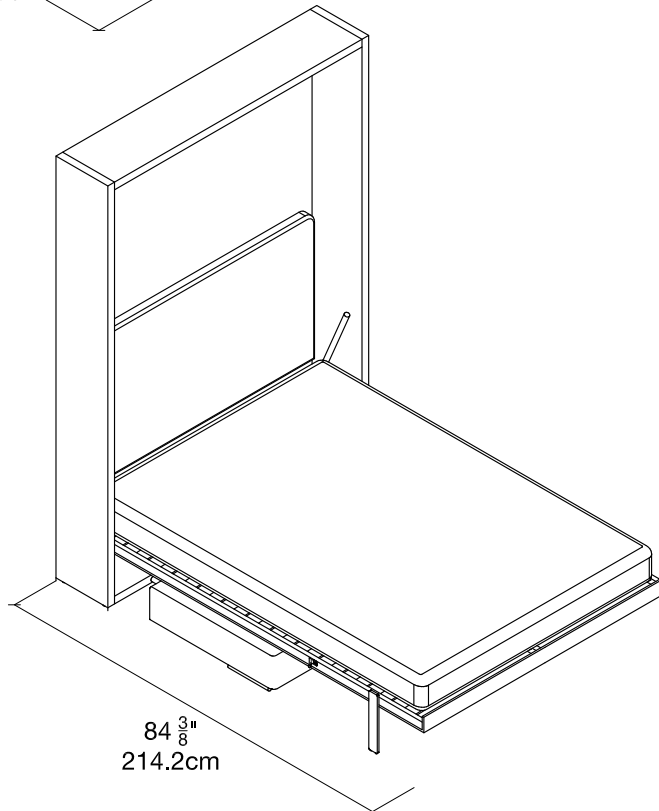

Ulisse Sofa

SPECS

Vancouver
Mexico City
Toronto
Calgary
San Francisco
Washington, D.C.
New York
Los Angeles

ResourceFurniture.com

RESOURCE