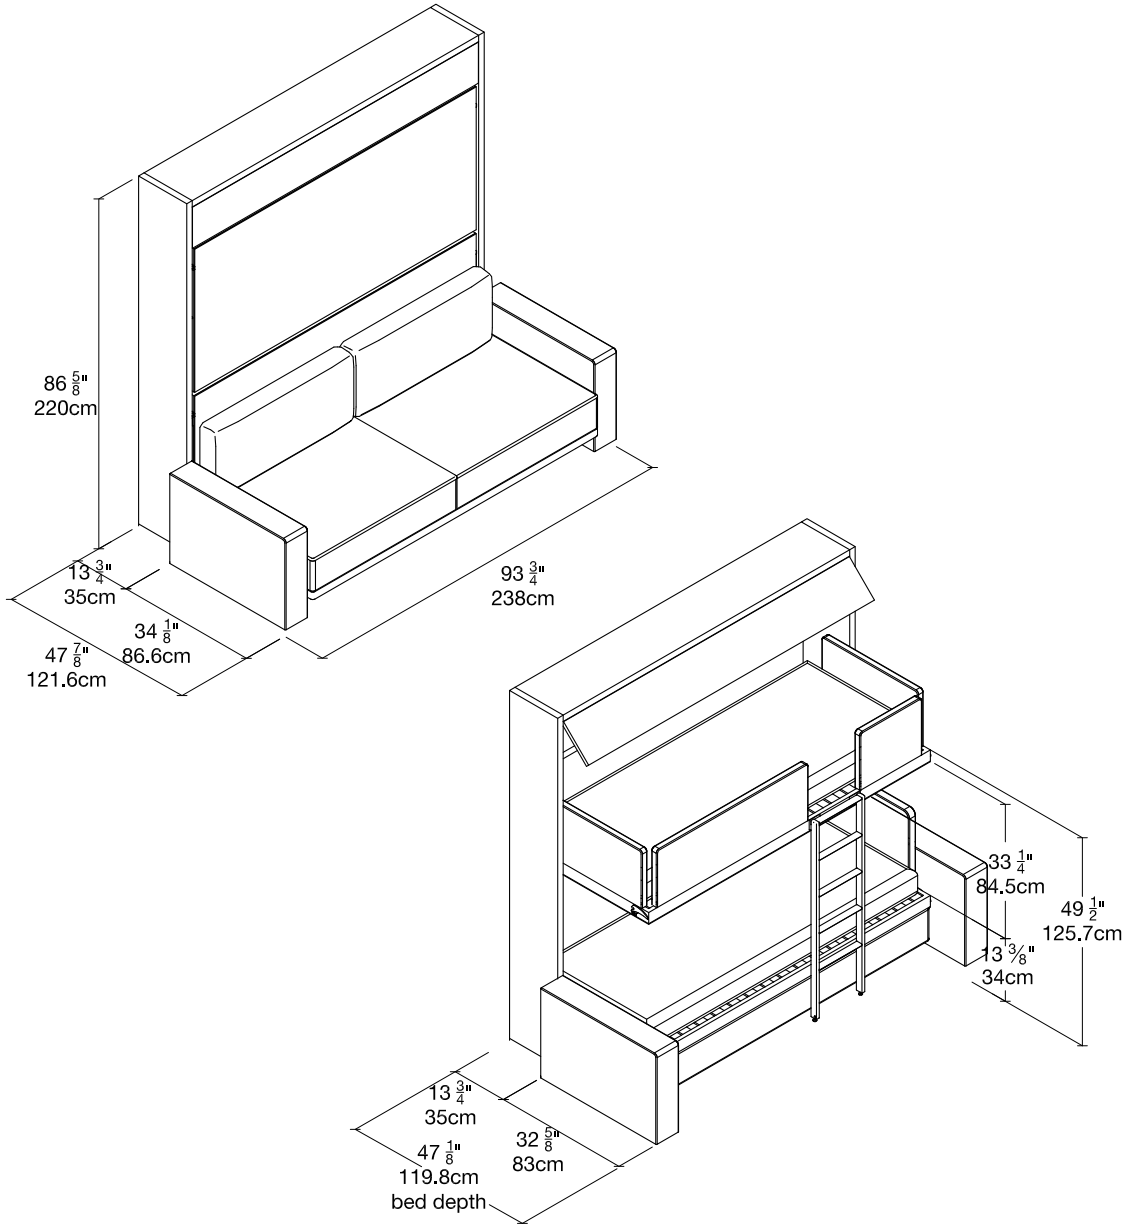

Kali Duo Sofa Next

SPECS

Vancouver
Mexico City
Toronto
Calgary
San Francisco
Washington, D.C.
New York
Los Angeles

ResourceFurniture.com

RESOURCE