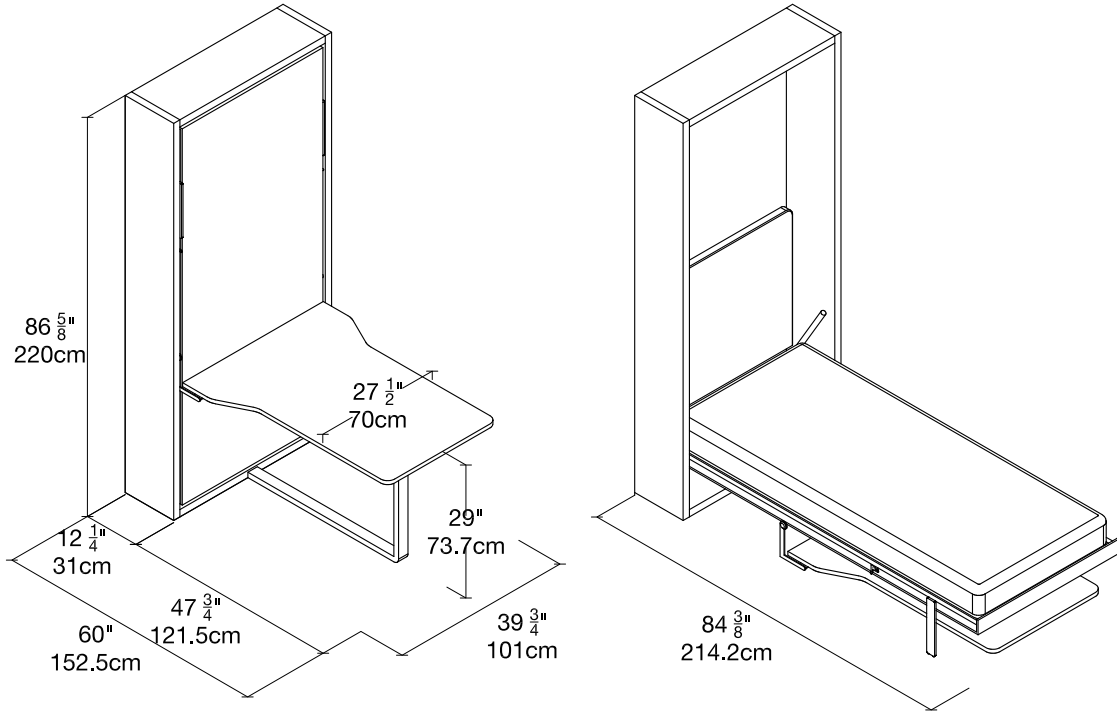

Glossy Dialux

FRONT PANEL

resource

Telemaco 90 Work

Calgary
Vancouver
Mexico City

Los Angeles
Seattle
Toronto

New York City
Washington, D.C.
San Francisco

SPECS