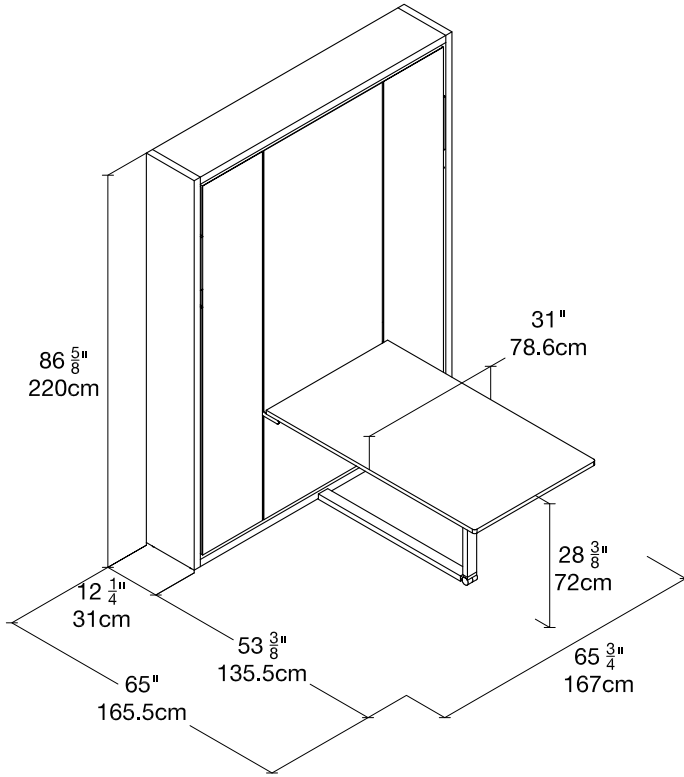

Ulisse Dining

SPECS

Vancouver
Mexico City
Toronto
Calgary
San Francisco
Washington, D.C.
New York
Los Angeles

ResourceFurniture.com

RESOURCE