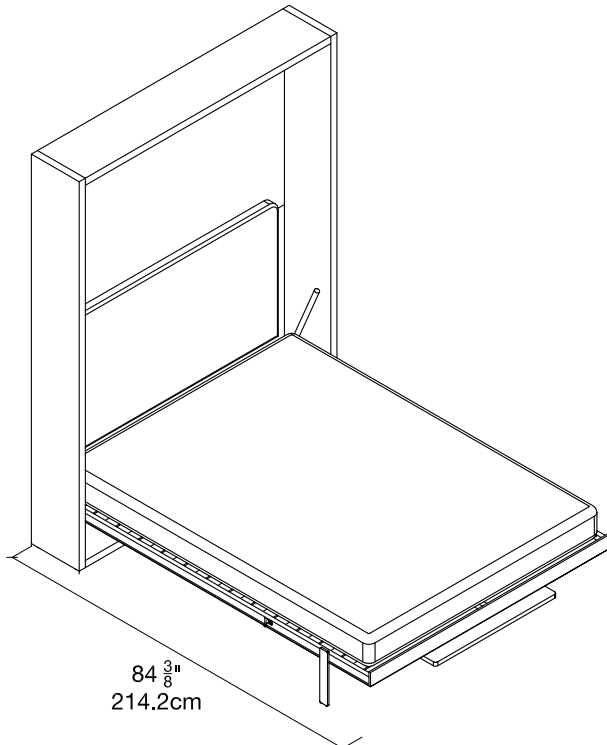

Ulisse Dining

SPECS

Vancouver
Mexico City
Toronto
Calgary
San Francisco
Washington, D.C.
New York
Los Angeles

ResourceFurniture.com

RESOURCE