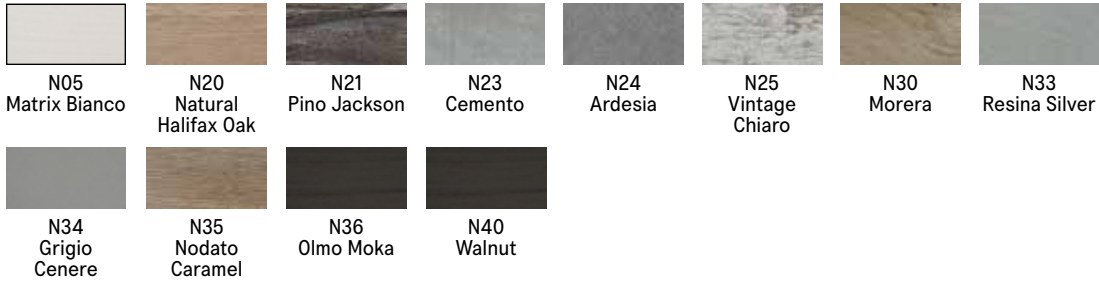

Brooklyn

Expanding Square Coffee-to-Dining Table

Brooklyn

Vancouver
Mexico City
Toronto
Calgary
San Francisco
Washington, D.C.
New York
Los Angeles

SPECS

TOP FINISHES

Melamine

Open-Pore Lacquer

Stained Oak Veneer

Metal

BASE FINISHES

Top also available in a variety of mortar look finishes.

resource