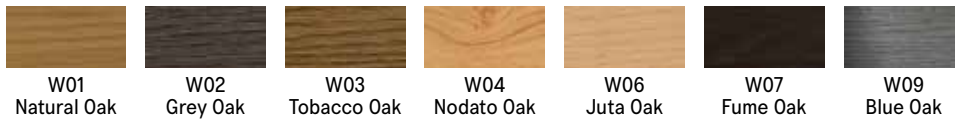

Brooklyn

Expanding Square Coffee-to-Dining Table

Brooklyn

Vancouver
Mexico City
Toronto
Calgary
San Francisco
Washington, D.C.
New York
Los Angeles

SPECS

TOP FINISHES

Melamine

Open-Pore Lacquer

Stained Oak Veneer

Metal

BASE FINISHES

Top also available in a variety of mortar look finishes.

resource