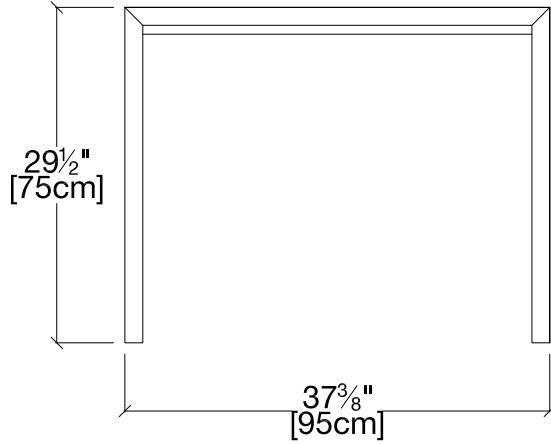

Goliath 195

Vancouver
Mexico City
Toronto
Calgary
San Francisco
Washington, D.C.
New York
Los Angeles

SPECS

ResourceFurniture.com

RESOURCE