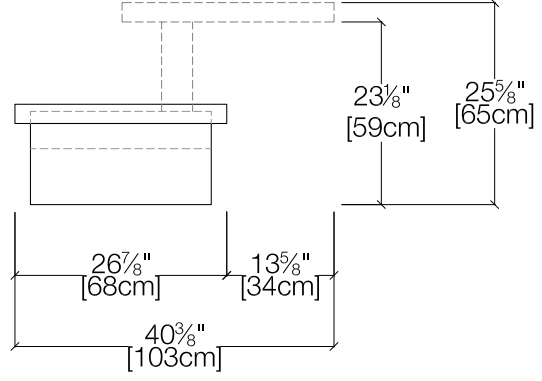

QUICK SHIP

Tesoro
PZ91
EAST COAST

resource

Tesoro

SPECS

Vancouver
Mexico City
Toronto
Calgary
San Francisco
Washington, D.C.
New York
Los Angeles

ResourceFurniture.com

RESOURCE