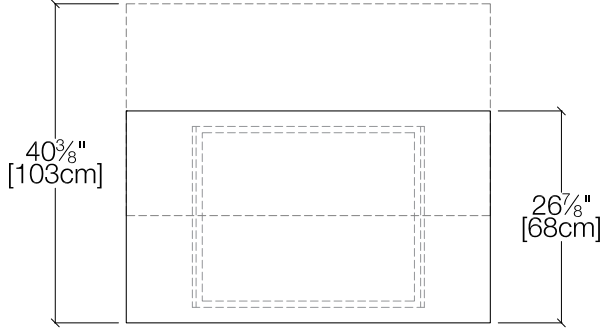

QUICK SHIP

Tesoro
PZ91
EAST COAST

resource

Tesoro

SPECS

Vancouver
Mexico City
Toronto
Calgary
San Francisco
Washington, D.C.
New York
Los Angeles

ResourceFurniture.com

RESOURCE