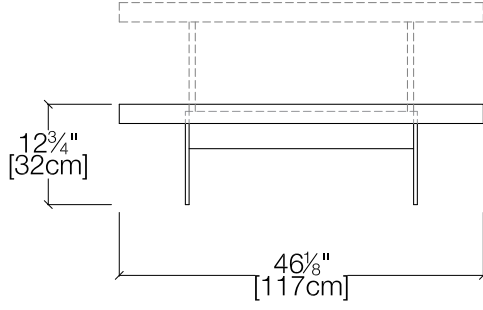

QUICK SHIP

Tesoro
PZ91
EAST COAST

resource

Tesoro

SPECS

Vancouver
Mexico City
Toronto
Calgary
San Francisco
Washington, D.C.
New York
Los Angeles

ResourceFurniture.com

RESOURCE