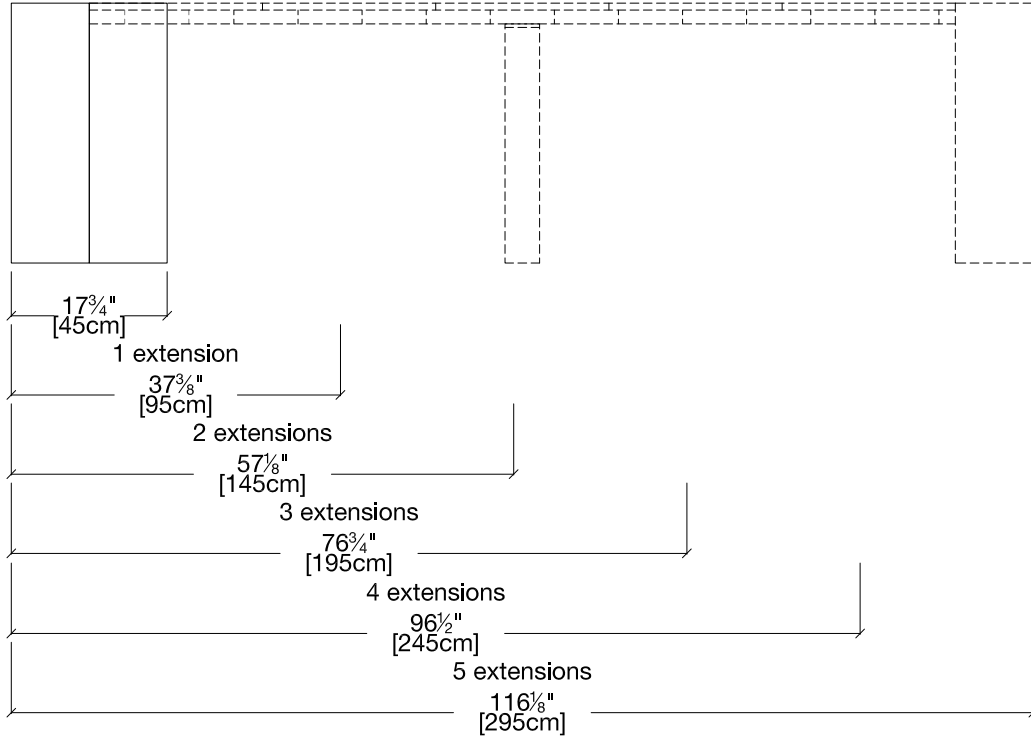

Goliath 295

Vancouver
Mexico City
Toronto
Calgary
San Francisco
Washington, D.C.
New York
Los Angeles

SPECS

ResourceFurniture.com

RESOURCE