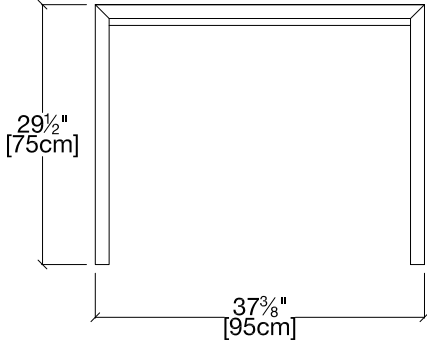

Goliath 295

Vancouver
Mexico City
Toronto
Calgary
San Francisco
Washington, D.C.
New York
Los Angeles

SPECS

ResourceFurniture.com

RESOURCE