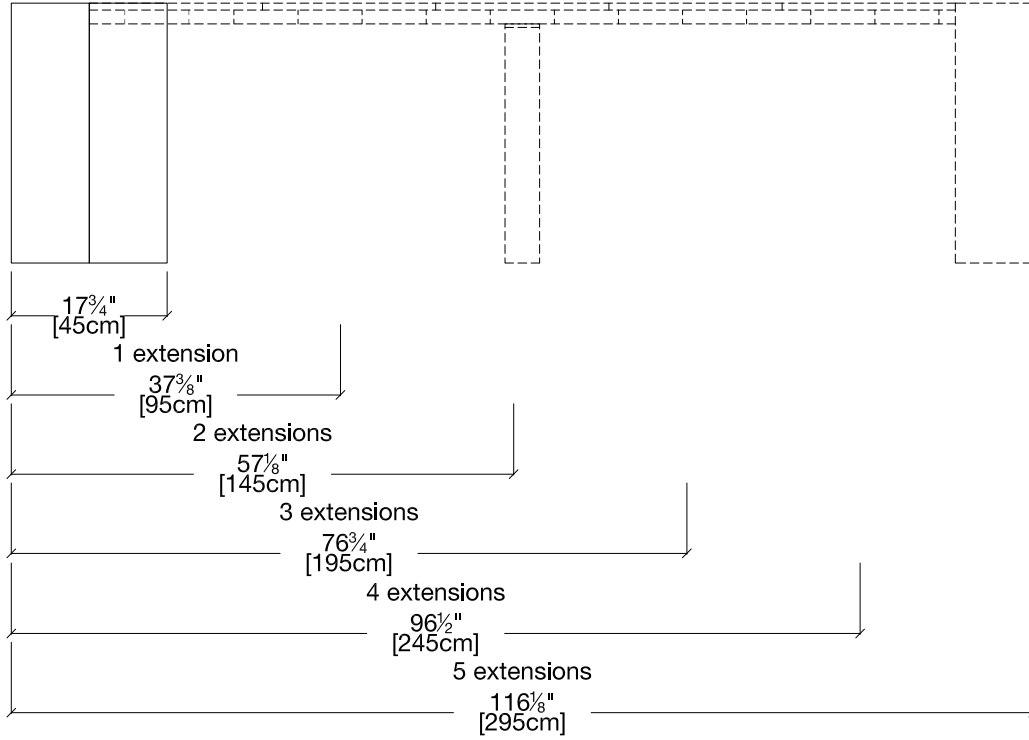

QUICK SHIP

Goliath 295

W09

EAST COAST

resource

W09 Blue Oak

STRUCTURE

Goliath 295

Vancouver
Mexico City
Toronto
Calgary
San Francisco
Washington, D.C.
New York
Los Angeles

SPECS

ResourceFurniture.com

RESOURCE