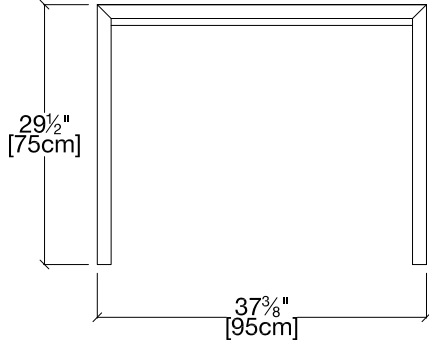

Goliath 295

Vancouver
Mexico City
Toronto
Calgary
San Francisco
Washington, D.C.
New York
Los Angeles

SPECS

ResourceFurniture.com

RESOURCE