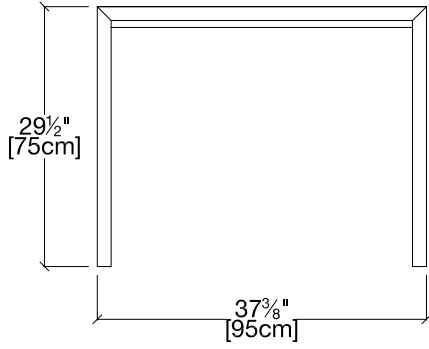

Goliath 295

Vancouver
Mexico City
Toronto
Calgary
San Francisco
Washington, D.C.
New York
Los Angeles

SPECS

ResourceFurniture.com

RESOURCE