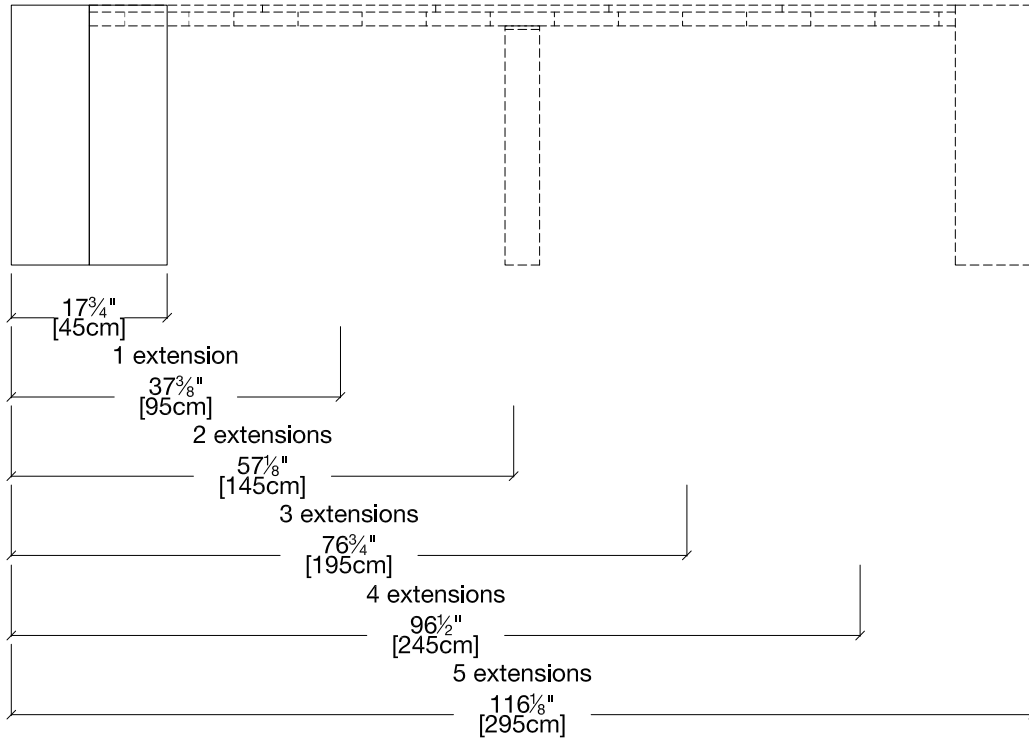

Goliath 295

Vancouver
Mexico City
Toronto
Calgary
San Francisco
Washington, D.C.
New York
Los Angeles

SPECS

ResourceFurniture.com

RESOURCE