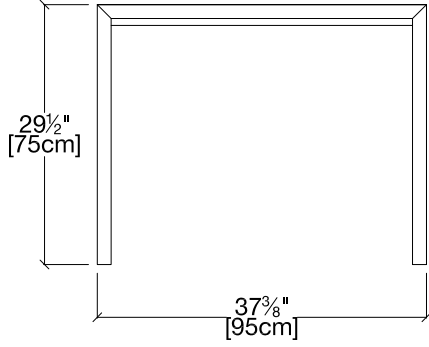

Goliath

SPECS

Vancouver
Mexico City
Toronto
Calgary
San Francisco
Washington, D.C.
New York
Los Angeles

ResourceFurniture.com

RESOURCE