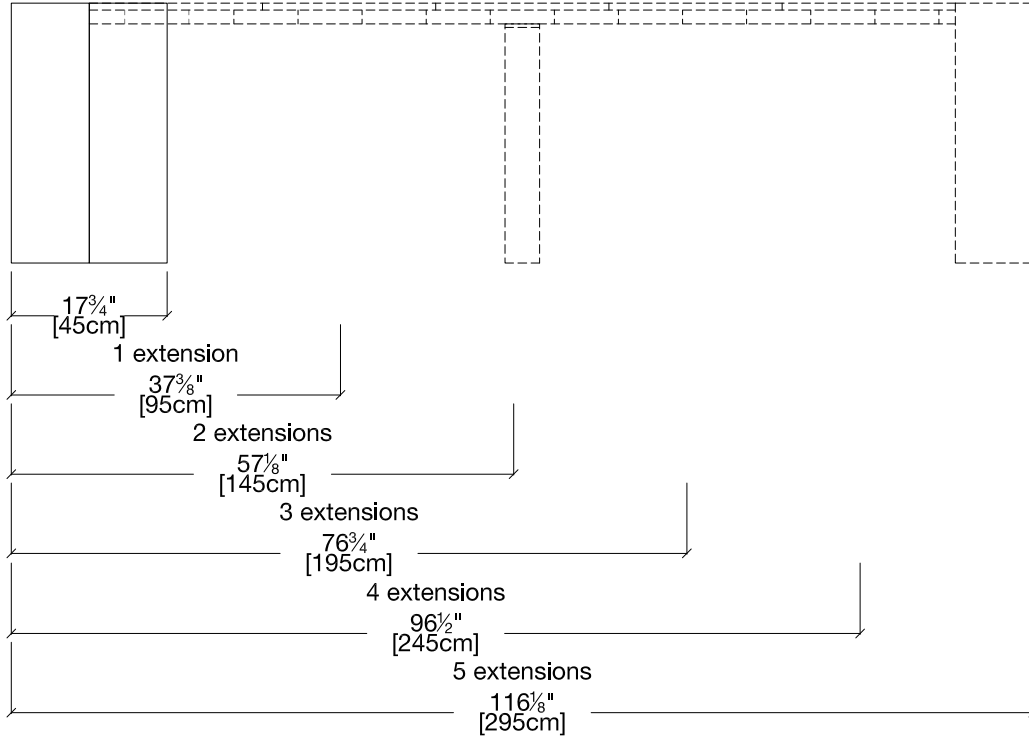

Goliath

SPECS

Vancouver
Mexico City
Toronto
Calgary
San Francisco
Washington, D.C.
New York
Los Angeles

ResourceFurniture.com

RESOURCE