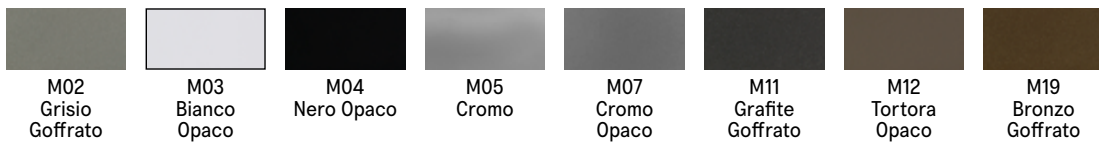

Celsius 160/180

Extendable Dining Table

Resource

Celsius 160/180

Vancouver
Mexico City
Toronto
Calgary
San Francisco
Washington, D.C.
New York
Los Angeles

SPECS

TOP FINISHES

Melamine

Open-Pore Lacquer

Stained Oak Veneer

Metal

Top also available in a variety of mortar look finishes.

BASE FINISHES

resource