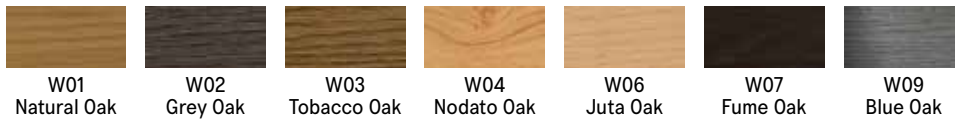

Celsius 160/180

Extendable Dining Table

Resource

Celsius 160/180

Vancouver
Mexico City
Toronto
Calgary
San Francisco
Washington, D.C.
New York
Los Angeles

SPECS

TOP FINISHES

Melamine

Open-Pore Lacquer

Stained Oak Veneer

Metal

Top also available in a variety of mortar look finishes.

BASE FINISHES

resource