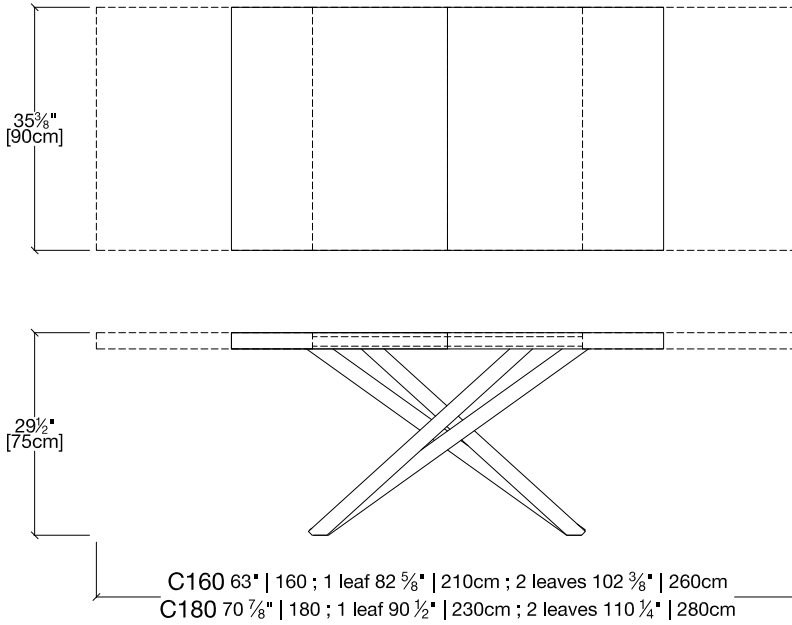

Celsius 160/180

Extendable Dining Table

Resource

Celsius 160/180

Vancouver
Mexico City
Toronto
Calgary
San Francisco
Washington, D.C.
New York
Los Angeles

SPECS

TOP FINISHES

Melamine