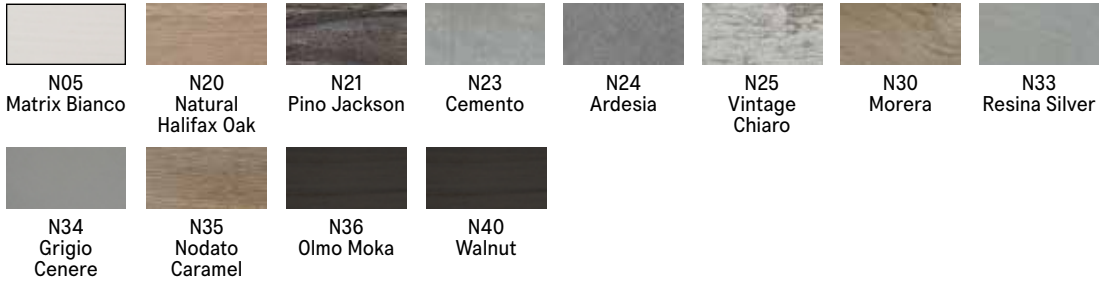

Celsius 160/180

Extendable Dining Table

Resource

Celsius 160/180

Vancouver
Mexico City
Toronto
Calgary
San Francisco
Washington, D.C.
New York
Los Angeles

SPECS

TOP FINISHES

Melamine

Open-Pore Lacquer

Stained Oak Veneer

Metal

Top also available in a variety of mortar look finishes.

BASE FINISHES

resource