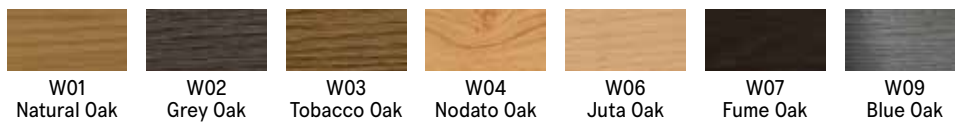

Celsius Fixed 180/200

Dining Table

resource

Celsius Fixed 180/200

Vancouver
Mexico City

Toronto
Calgary

San Francisco
Washington, D.C.

New York
Los Angeles

SPECS

TOP FINISHES

Melamine

Open-Pore Lacquer

Stained Oak Veneer

BASE FINISHES

Metal

Top also available in a variety of mortar look finishes.