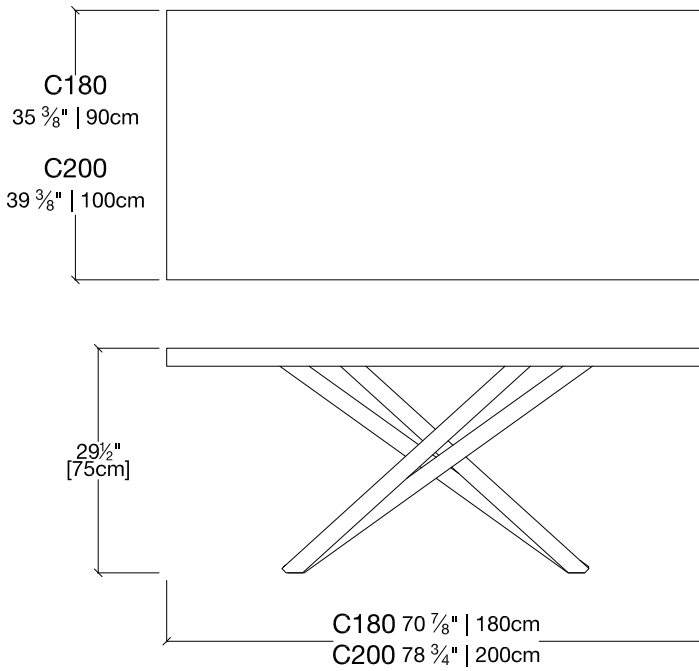

Celsius Fixed 180/200

Vancouver
Mexico City

Toronto
Calgary

San Francisco
Washington, D.C.

New York
Los Angeles

SPECS