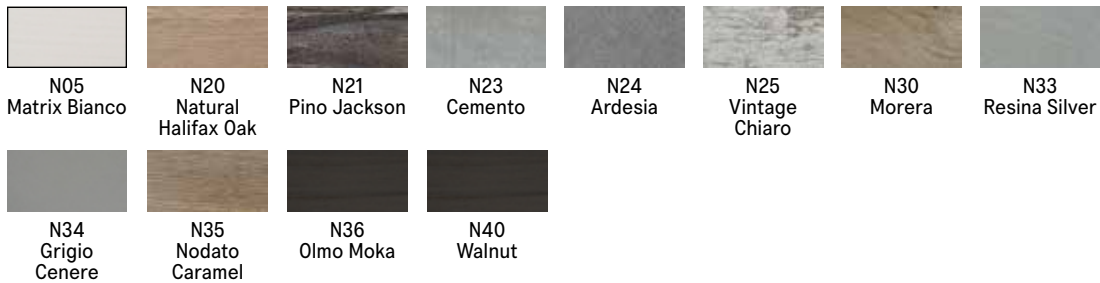

Celsius Fixed 180/200

Dining Table

resource

Celsius Fixed 180/200

Vancouver
Mexico City

Toronto
Calgary

San Francisco
Washington, D.C.

New York
Los Angeles

SPECS

TOP FINISHES

Melamine

Open-Pore Lacquer

Stained Oak Veneer

BASE FINISHES

Metal

Top also available in a variety of mortar look finishes.