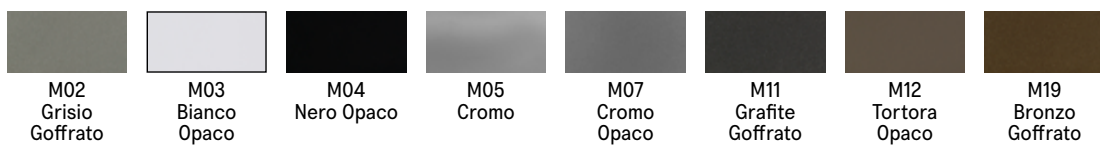

Celsius Fixed 180/200

Dining Table

resource

Celsius Fixed 180/200

Vancouver
Mexico City

Toronto
Calgary

San Francisco
Washington, D.C.

New York
Los Angeles

SPECS

TOP FINISHES

Melamine

Open-Pore Lacquer

Stained Oak Veneer

BASE FINISHES

Metal

Top also available in a variety of mortar look finishes.