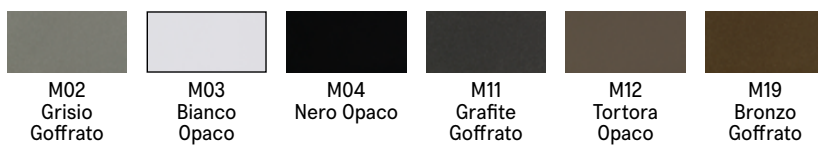

Celsius Round

Extendable Dining Table

Resource

Celsius Round

SPECS

TOP FINISHES

Melamine

Open-Pore Lacquer

Glass

Frosted Glass

Stained Oak Veneer

Metal

BASE FINISHES

Top also available in a variety of ceramic and mortar look finishes.