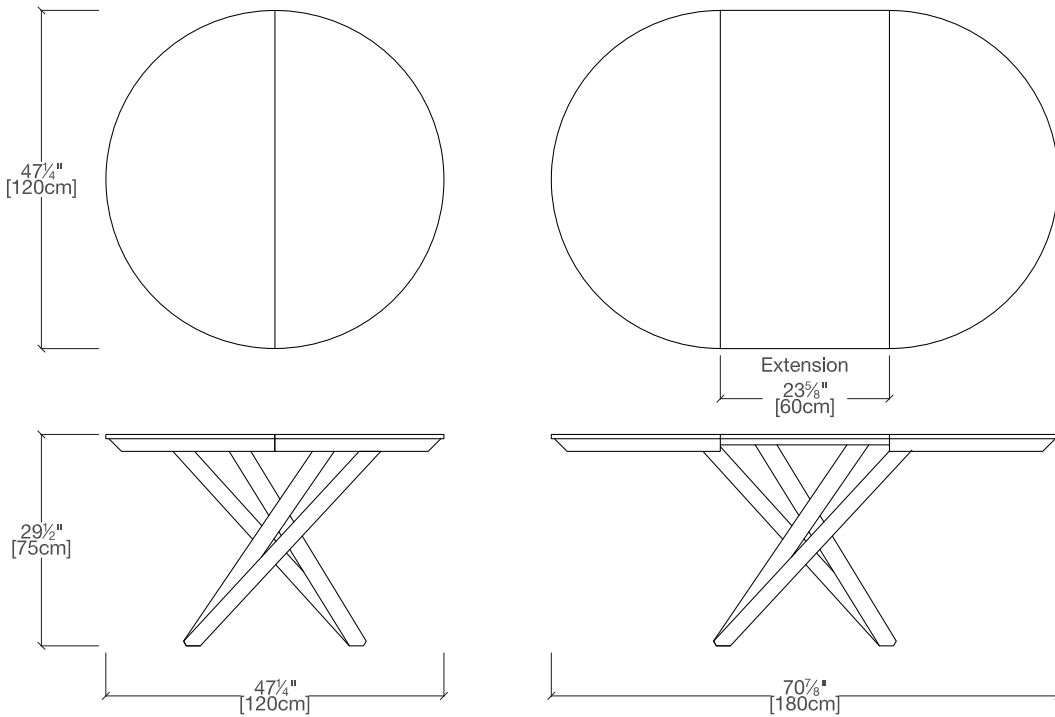

Celsius Round

Extendable Dining Table

Resource

Celsius Round

SPECS

TOP FINISHES

Melamine

Open-Pore Lacquer