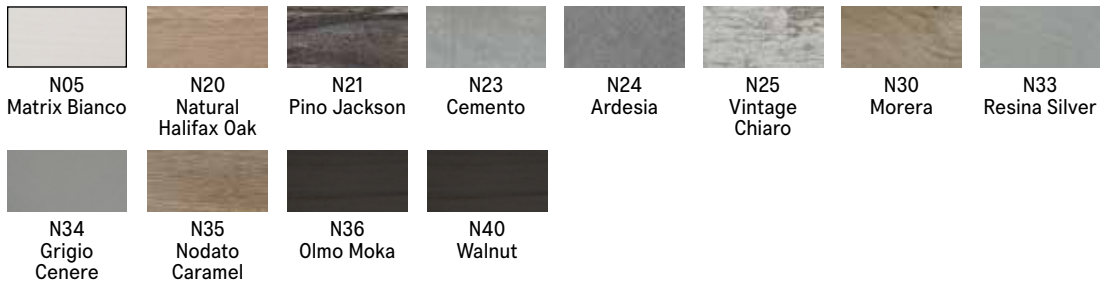

Celsius Round

Extendable Dining Table

Resource

Celsius Round

SPECS

TOP FINISHES

Melamine

Open-Pore Lacquer

Glass

Frosted Glass

Stained Oak Veneer

Metal

BASE FINISHES

Top also available in a variety of ceramic and mortar look finishes.