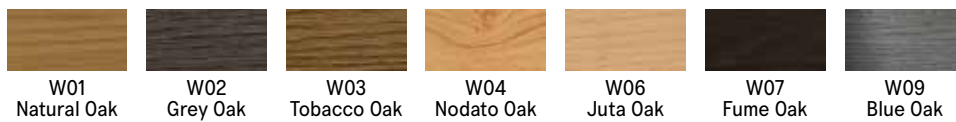

Celsius Round

Extendable Dining Table

Resource

Celsius Round

SPECS

TOP FINISHES

Melamine

Open-Pore Lacquer

Glass

Frosted Glass

Stained Oak Veneer

Metal

BASE FINISHES

Top also available in a variety of ceramic and mortar look finishes.