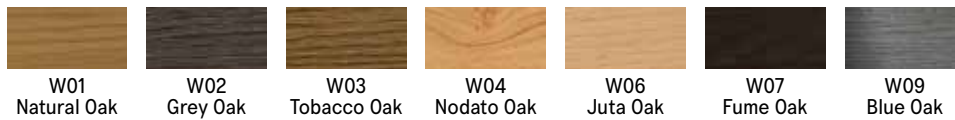

Doppio

Height-Adjustable Coffee Table

Doppio

SPECS

TOP FINISHES

*Melamine

Closed-Pore | Open-Pore Lacquer

Stained Oak Veneer

Glass

Frosted Glass

Metal

BASE FINISHES

Top also available in ceramic, *distressed wood melamine and mortar look finishes, plus high gloss white lacquer.