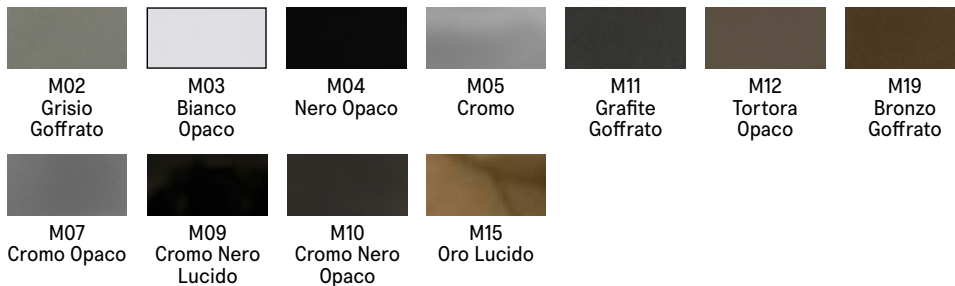

Doppio

Height-Adjustable Coffee Table

Doppio

SPECS

TOP FINISHES

*Melamine

Closed-Pore | Open-Pore Lacquer

Stained Oak Veneer

Glass

Frosted Glass

Metal

BASE FINISHES

Top also available in ceramic, *distressed wood melamine and mortar look finishes, plus high gloss white lacquer.