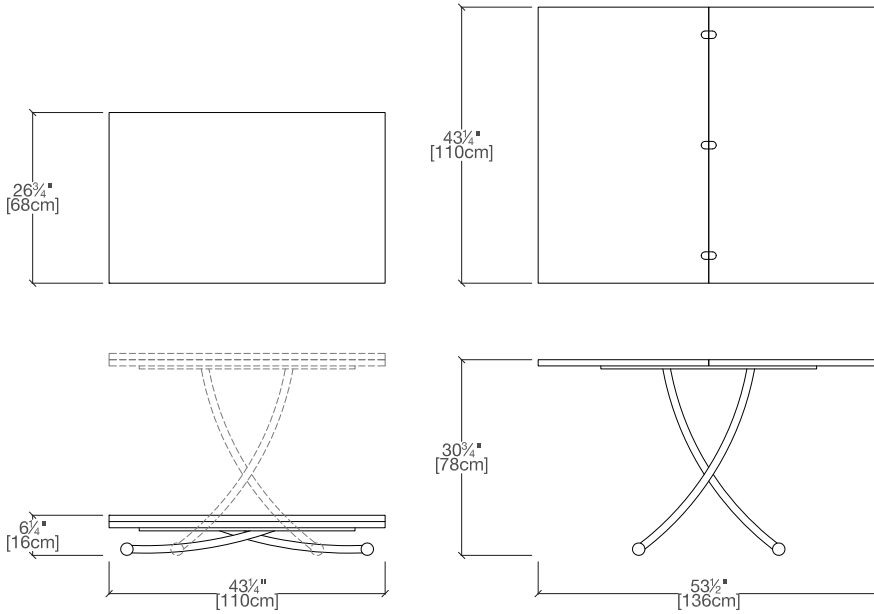

Doppio

Height-Adjustable Coffee Table

Doppio

SPECS

TOP FINISHES

*Melamine

Closed-Pore | Open-Pore Lacquer

Stained Oak Veneer