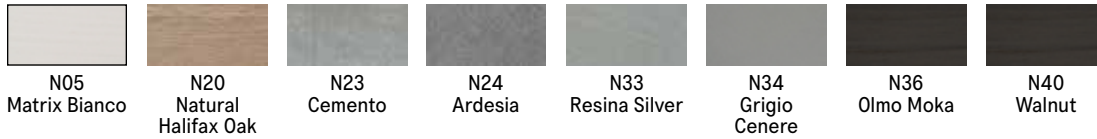

Doppio

Height-Adjustable Coffee Table

Doppio

SPECS

TOP FINISHES

*Melamine

Closed-Pore | Open-Pore Lacquer

Stained Oak Veneer

Glass

Frosted Glass

Metal

BASE FINISHES

Top also available in ceramic, *distressed wood melamine and mortar look finishes, plus high gloss white lacquer.