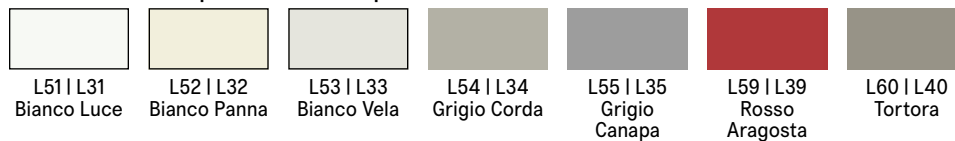

Katana

Coffee-to-Dining Extension Table

Katana

SPECS

TOP FINISHES

*Melamine

Closed-Pore | Open-Pore Lacquer

Stained Oak Veneer