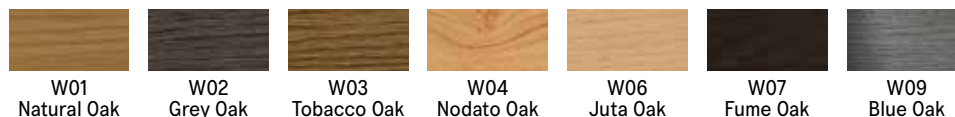

Katana

Coffee-to-Dining Extension Table

Katana

SPECS

TOP FINISHES

*Melamine

Closed-Pore | Open-Pore Lacquer

Stained Oak Veneer

Glass

Frosted Glass

Metal

BASE FINISHES

Top also available in ceramic, *distressed wood melamine and mortar look finishes, plus high gloss white lacquer.