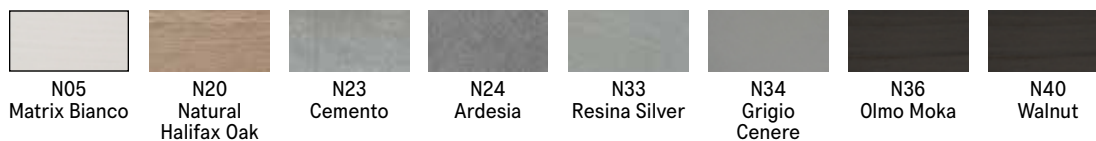

Katana

Coffee-to-Dining Extension Table

Katana

SPECS

TOP FINISHES

*Melamine

Closed-Pore | Open-Pore Lacquer

Stained Oak Veneer

Glass

Frosted Glass

Metal

BASE FINISHES

Top also available in ceramic, *distressed wood melamine and mortar look finishes, plus high gloss white lacquer.