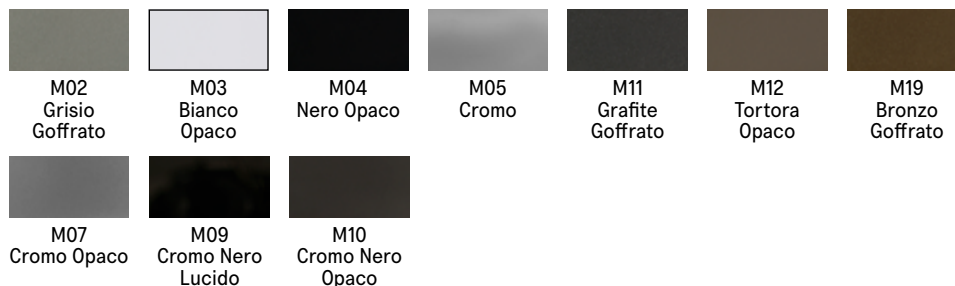

Katana

Coffee-to-Dining Extension Table

Katana

SPECS

TOP FINISHES

*Melamine

Closed-Pore | Open-Pore Lacquer

Stained Oak Veneer

Glass

Frosted Glass

Metal

BASE FINISHES

Top also available in ceramic, *distressed wood melamine and mortar look finishes, plus high gloss white lacquer.