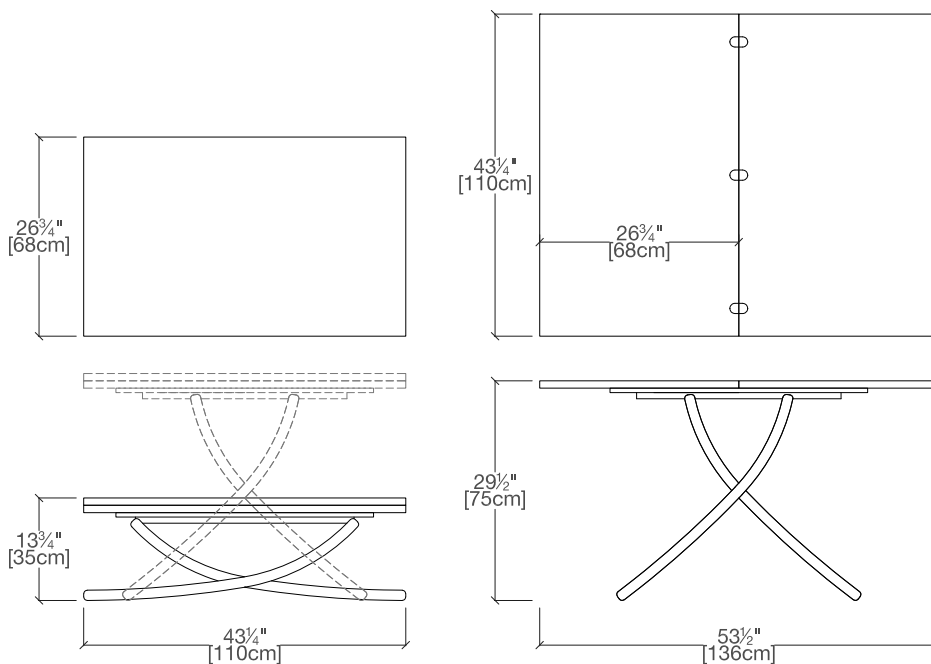

Katana

Coffee-to-Dining Extension Table

Katana

SPECS

TOP FINISHES

*Melamine

Closed-Pore | Open-Pore Lacquer

Stained Oak Veneer