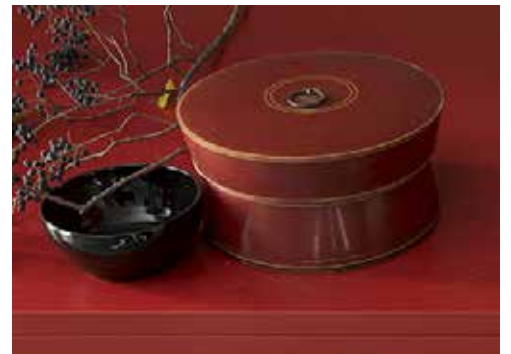

Katana

Coffee-to-Dining Extension Table

Katana

SPECS

TOP FINISHES

*Melamine

Closed-Pore | Open-Pore Lacquer

Stained Oak Veneer

Glass

Frosted Glass

Metal

BASE FINISHES

Top also available in ceramic, *distressed wood melamine and mortar look finishes, plus high gloss white lacquer.