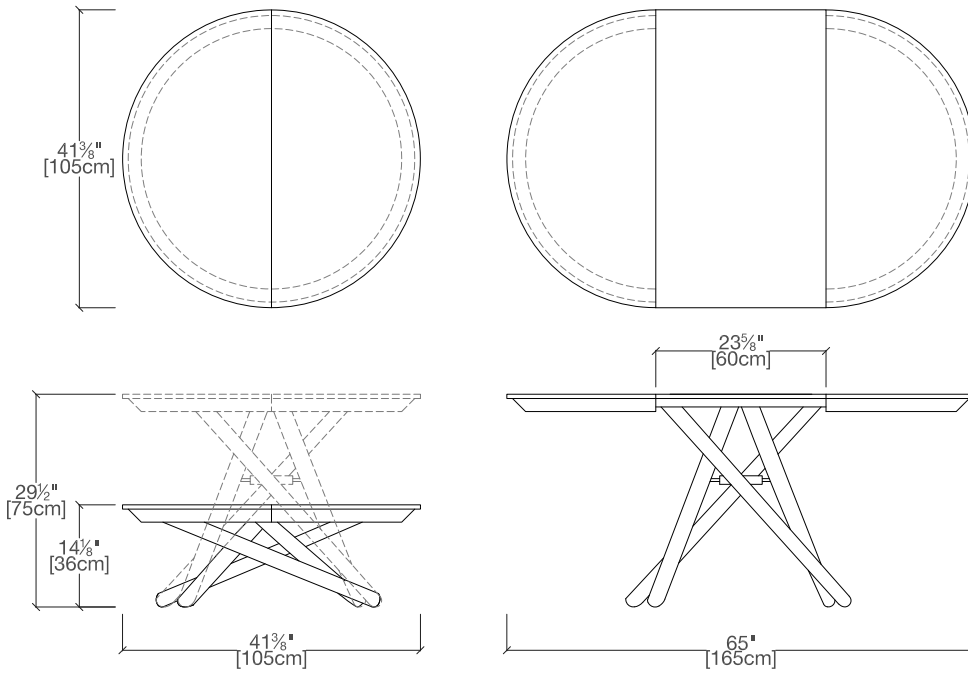

Soleil

Expanding Circular Coffee-to-Dining Table

Soleil

SPECS

TOP FINISHES

*Melamine

Open-Pore Lacquer

Stained Oak Veneer