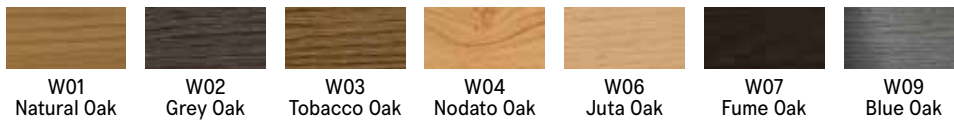

Soleil

Expanding Circular Coffee-to-Dining Table

Soleil

SPECS

TOP FINISHES

*Melamine

Open-Pore Lacquer

Stained Oak Veneer

Glass

Frosted Glass

Metal

BASE FINISHES

Top also available in ceramic, *distressed wood melamine and mortar look finishes, plus high gloss white lacquer.