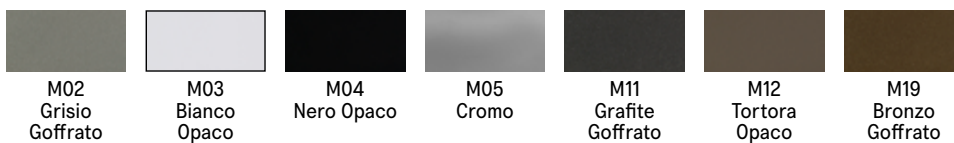

Soleil

Expanding Circular Coffee-to-Dining Table

Soleil

SPECS

TOP FINISHES

*Melamine

Open-Pore Lacquer

Stained Oak Veneer

Glass

Frosted Glass

Metal

BASE FINISHES

Top also available in ceramic, *distressed wood melamine and mortar look finishes, plus high gloss white lacquer.