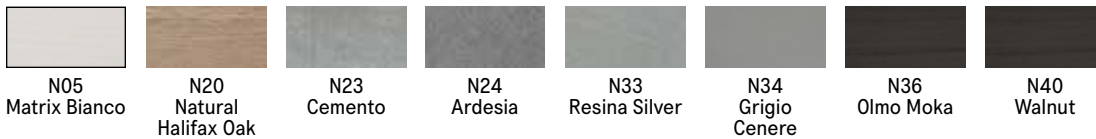

Soleil

Expanding Circular Coffee-to-Dining Table

Soleil

SPECS

TOP FINISHES

*Melamine

Open-Pore Lacquer

Stained Oak Veneer

Glass

Frosted Glass

Metal

BASE FINISHES

Top also available in ceramic, *distressed wood melamine and mortar look finishes, plus high gloss white lacquer.