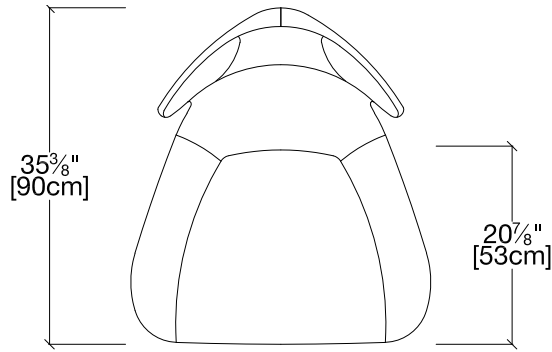

Caruzzo

Reclining Lounge Chair and Ottoman

Caruzzo

Vancouver
Mexico City
Toronto
Calgary
San Francisco
Washington, D.C.
New York
Los Angeles

SPECS

Footstool Top View

Standard Footstool Base

Pure Footstool Base