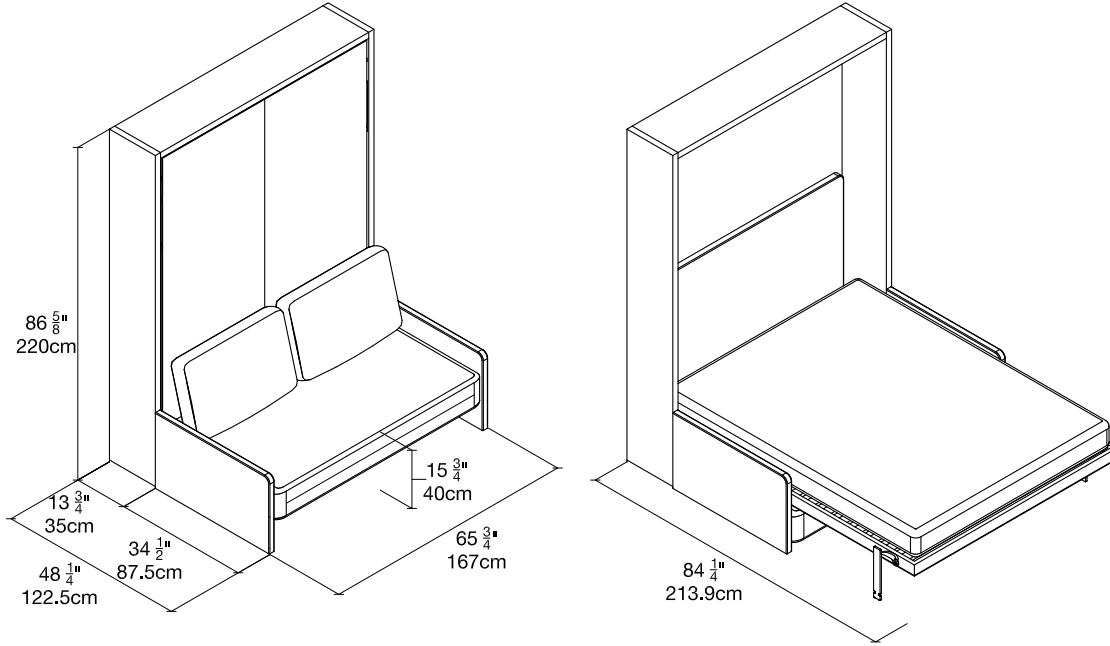

QUICK SHIP

Penelope 2 Sofa

White Melamine 00010
WEST COAST

Cat. 3 AC Nanao 29

White Melamine

resource

Penelope 2 Sofa

SPECS