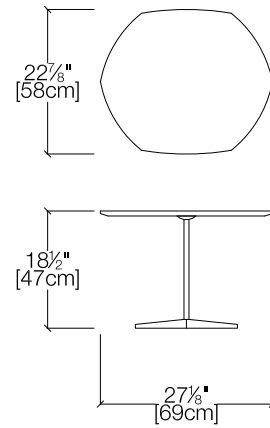

Flex Tables

Coffee, Side, and End Tables

Flex Tables

Calgary
Vancouver
Mexico City

Los Angeles
Seattle
Toronto

New York City
Washington, D.C.
San Francisco

SPECS

Octagonal 160x80

Hexagonal Side Table

Hexagonal Nesting Side Table

Octagonal 92x92

FINISHES

resource