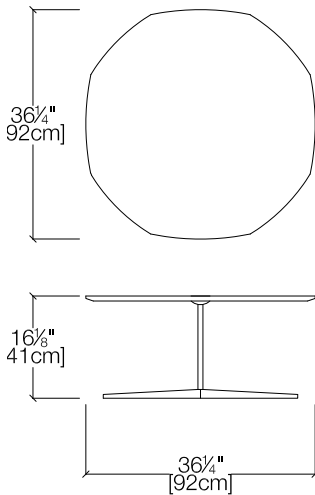

Flex Tables

Coffee, Side, and End Tables

Flex Tables

Calgary
Vancouver
Mexico City

Los Angeles
Seattle
Toronto

New York City
Washington, D.C.
San Francisco

SPECS

Octagonal 160x80

Hexagonal Side Table

Hexagonal Nesting Side Table

Octagonal 92x92

FINISHES

resource