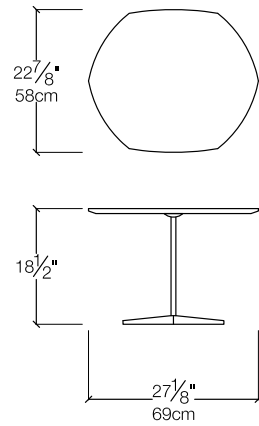

## SPECS

Octagonal 160x80

Hexagonal Side Table

Hexagonal Nesting Side Table

Octagonal 92x92

Oval Coffee Table

Round Nesting Side Table