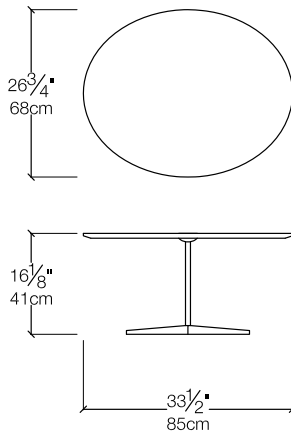

## SPECS

Octagonal 160x80

Hexagonal Side Table

Hexagonal Nesting Side Table

Octagonal 92x92

Oval Coffee Table

Round Nesting Side Table