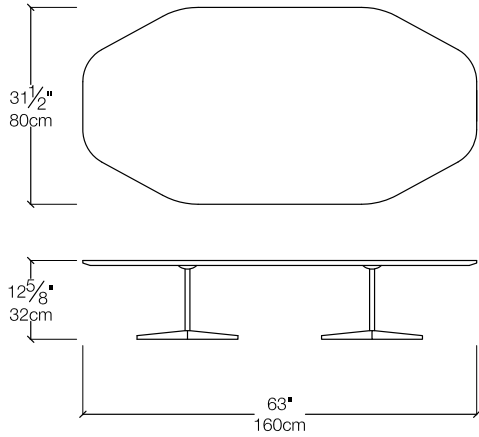

# Flex Tables

Coffee, Side, and End Tables

## SPECS

Octagonal 160x80

Hexagonal Side Table

Hexagonal Nesting Side Table

Octagonal 92x92

Oval Coffee Table

Round Nesting Side Table