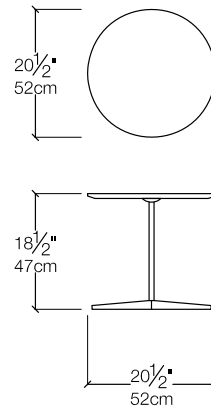

## SPECS

Octagonal 160x80

Hexagonal Side Table

Hexagonal Nesting Side Table

Octagonal 92x92

Oval Coffee Table

Round Nesting Side Table