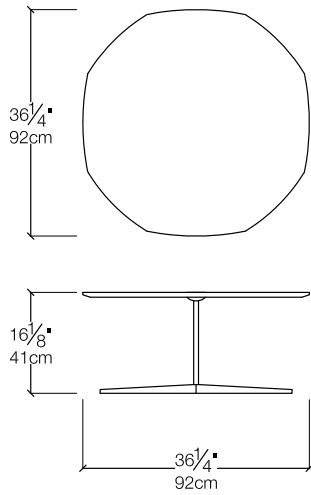

## SPECS

Octagonal 160x80

Hexagonal Side Table

Hexagonal Nesting Side Table

Octagonal 92x92

Oval Coffee Table

Round Nesting Side Table