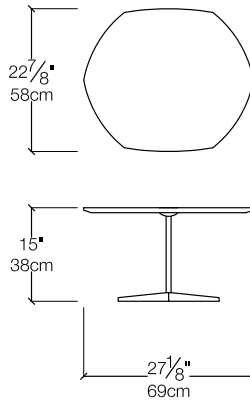

## SPECS

Octagonal 160x80

Hexagonal Side Table

Hexagonal Nesting Side Table

Octagonal 92x92

Oval Coffee Table

Round Nesting Side Table