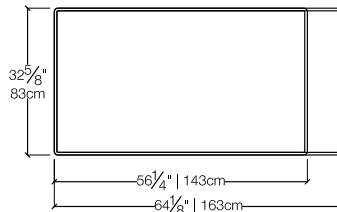

Top View

Sofa - Available in 4 widths

1 Arm Element / Ending chaise - Available in 5 widths and right versions

Center Element
Available in 2 widths

Ottoman 105

Ottoman - Available in 2 widths

FINISHES

Available in a variety of fabrics and leathers.
Fabric is completely removable, leather is fixed.