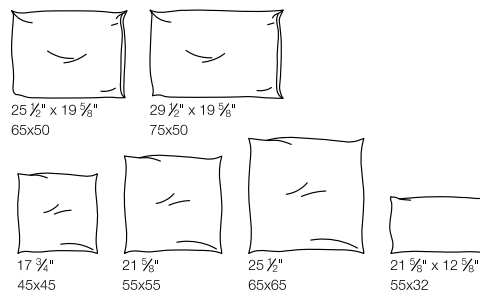

Oltre

Sofa & Sectional

Oltre

Vancouver
Mexico City
Toronto
Calgary
San Francisco
Washington, D.C.
New York
Los Angeles

SPECS

Side Detail

Metal Backrest

Cushions

Top View

Sofa - Available in 4 widths

1 Arm Element / Ending chaise - Available in 5 widths and right versions

Center Element
Available in 2 widths

Ottoman 105

Ottoman - Available in 2 widths

FINISHES

Available in a variety of fabrics and leathers.
Fabric is completely removable, leather is fixed.