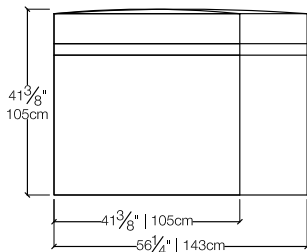

Top View

Sofa - Available in 4 widths

1 Arm Element / Ending chaise - Available in 5 widths and right versions

Center Element
Available in 2 widths

Ottoman 105

Ottoman - Available in 2 widths

FINISHES

Available in a variety of fabrics and leathers.
Fabric is completely removable, leather is fixed.