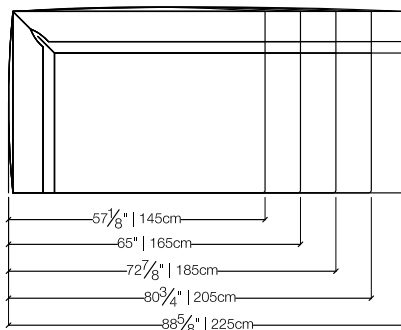

Top View

Sofa - Available in 4 widths

1 Arm Element / Ending chaise - Available in 5 widths and right versions

Center Element
Available in 2 widths

Ottoman 105

Ottoman - Available in 2 widths

FINISHES

Available in a variety of fabrics and leathers.
Fabric is completely removable, leather is fixed.