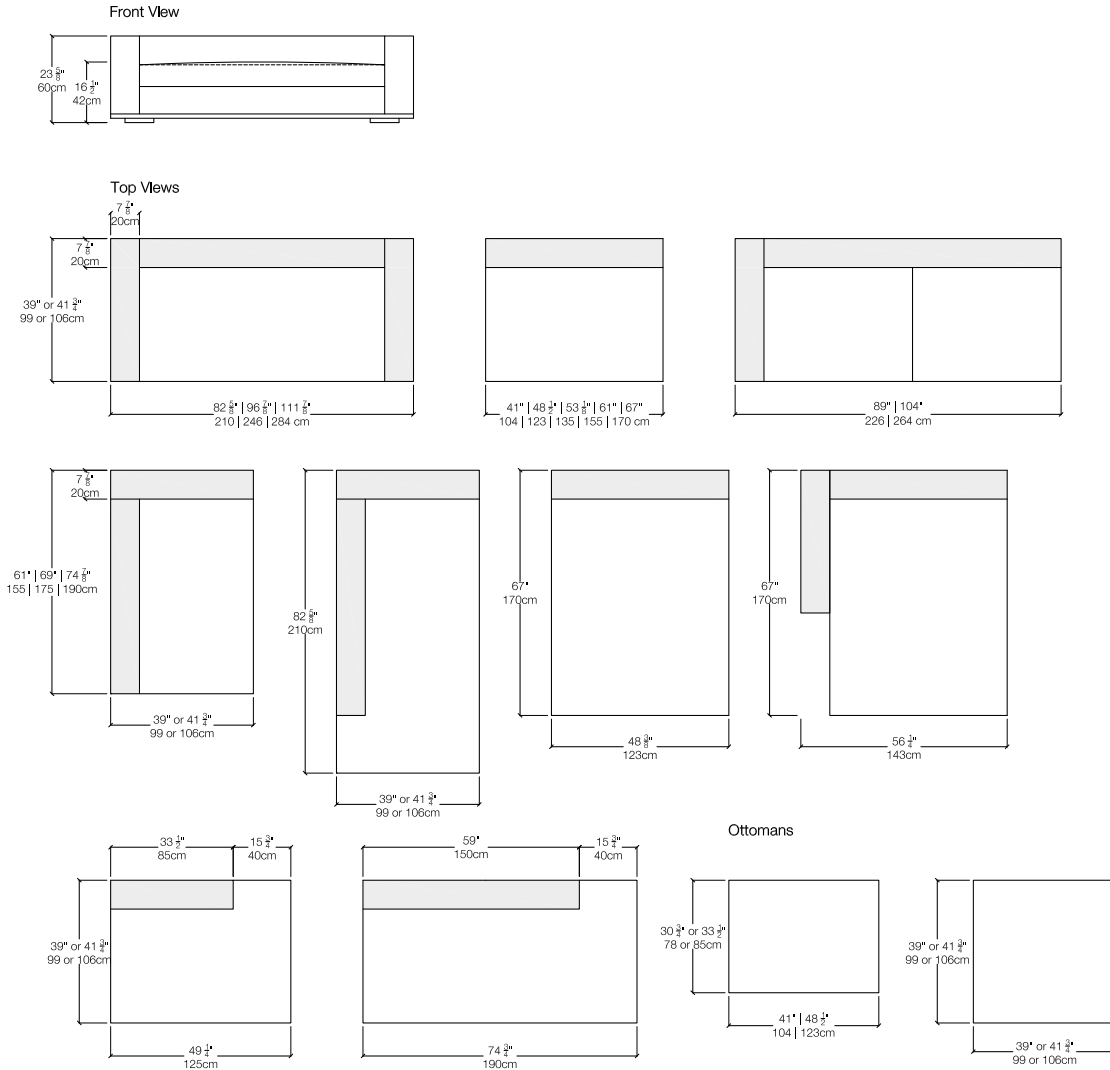

Square Line

Vancouver
Mexico City
Toronto
Calgary
San Francisco
Washington, D.C.
New York
Los Angeles

SPECS

OPTIONS

Pillows with Bolster

20" x 24 1/2"	20" x 28 3/8"	20" x 32 1/4"
51 x 62cm	51 x 72cm	51 x 82cm

Pillows

17 3/4" x 17 3/4"	19 5/8" x 19 5/8"	23 5/8" x 21 5/8"	23 5/8" x 23 5/8"	27" x 27"
45 x 45cm	50 x 50cm	60 x 55cm	60 x 60cm	69 x 69cm

Lumbar Rest

24 7/8" x 13"
63 x 33cm

All single arm elements available in Left or Right facing versions.
Side Table slides under seat cushion: available widths in 18 7/8" or 22" | 48 or 68cm.
Wide Arm Available: 10" | 25cm (Increases sofa by 4" overall).
Available in a variety of fabrics and leathers.
Available with tubular steel lacquered base or wooden feet.