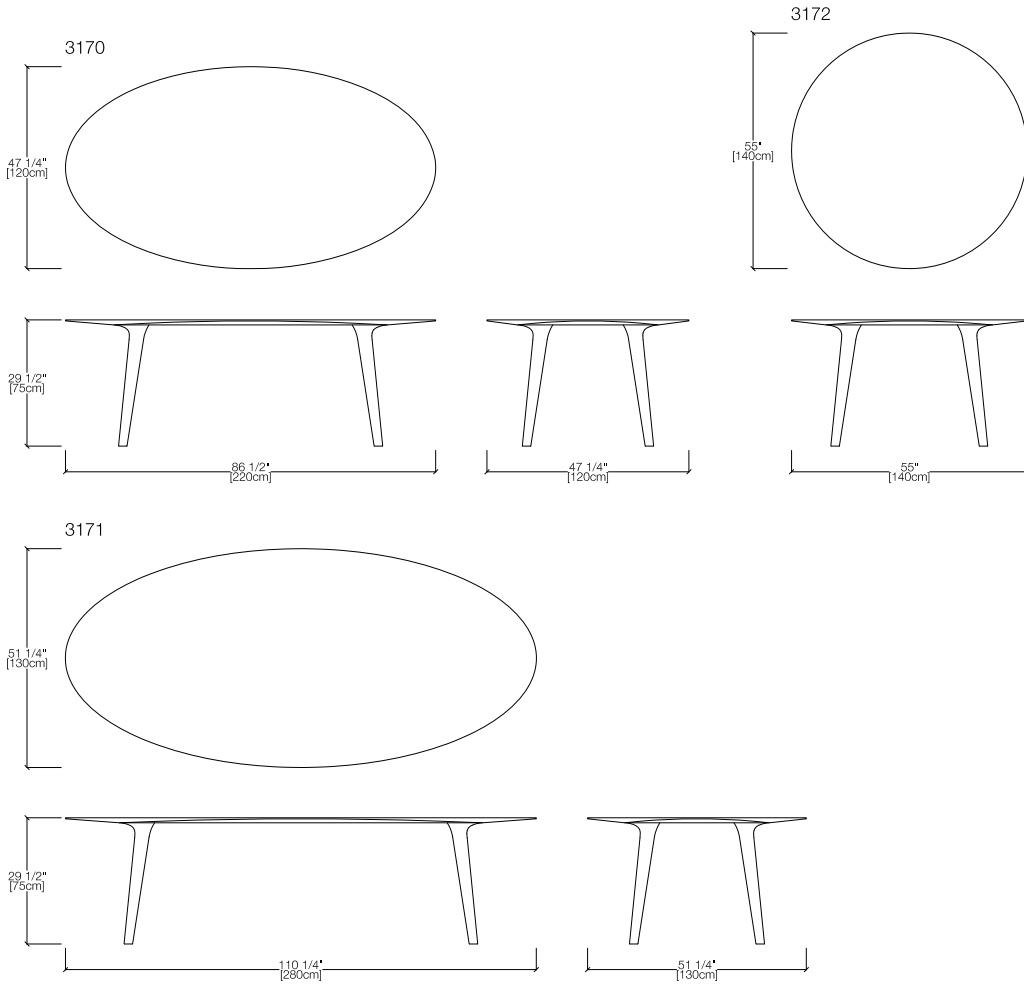

Ademar

Vancouver
Mexico City
Toronto
Calgary
San Francisco
Washington, D.C.
New York
Los Angeles

SPECS

FINISHES

Top

Legs & Top