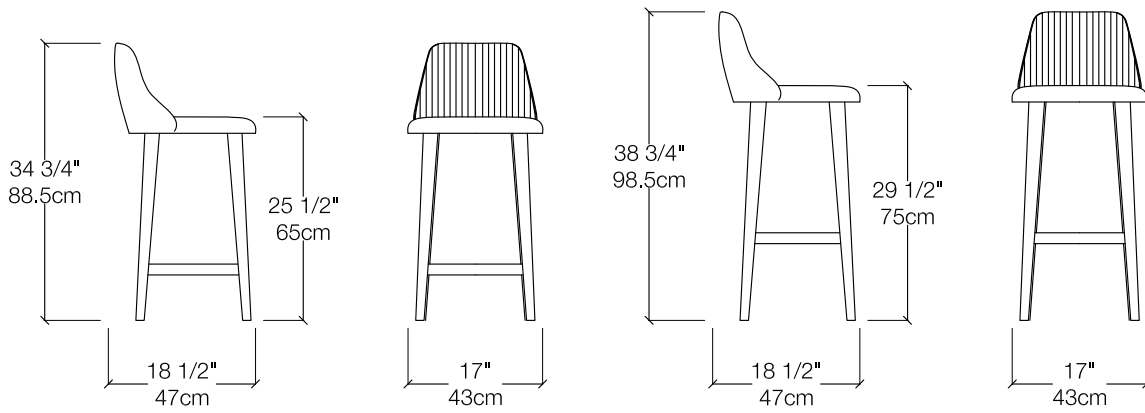

Break Stool

Counter- or Bar-Height

Break Stool

Vancouver
Mexico City
Toronto
Calgary
San Francisco
Washington, D.C.
New York
Los Angeles

SPECS

FINISHES

Legs

Beechwood

Barstool with fully upholstered shell and quilted inner upholstery;
beechwood legs and metal circular footrest.
Beechwood covered metal legs available in natural, stained, or matte, in any RAL color.
Upholstered seat is available in a wide variety of fabrics and leathers.