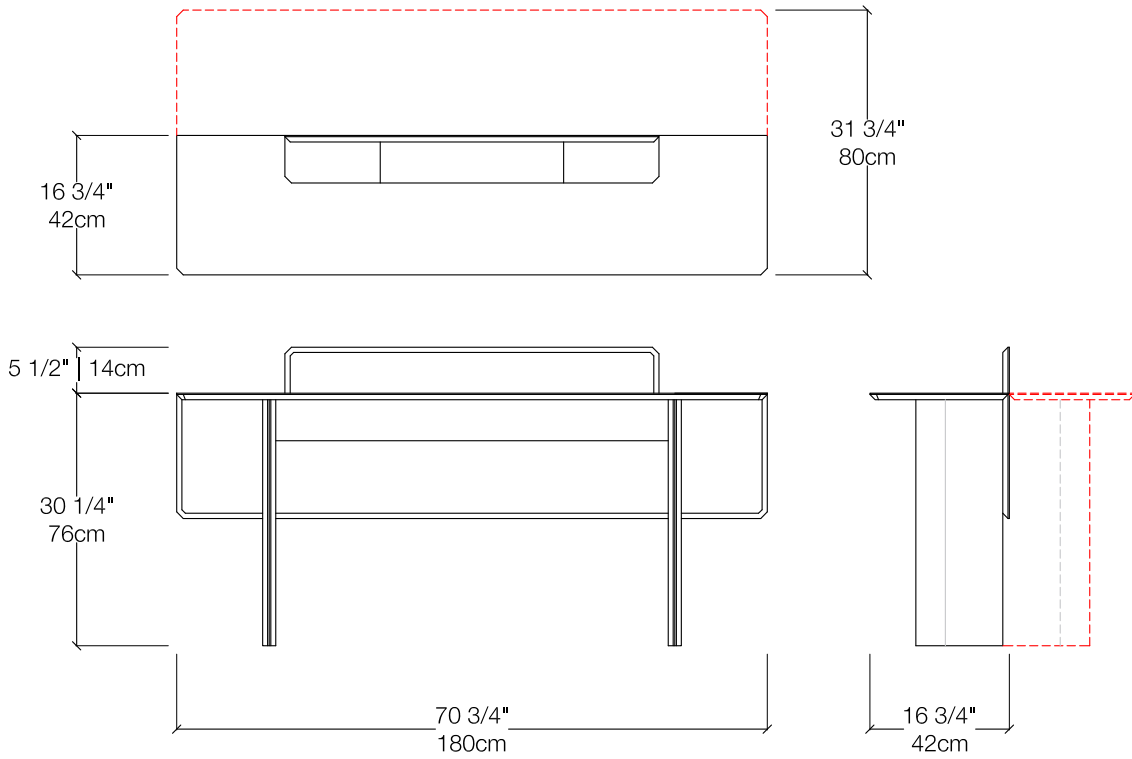

Intra

Transformable Desk/Console to Dining Table

Intra

Calgary
Vancouver
Mexico City

Los Angeles
Seattle
Toronto

New York City
Washington, D.C.
San Francisco

SPECS

FINISHES