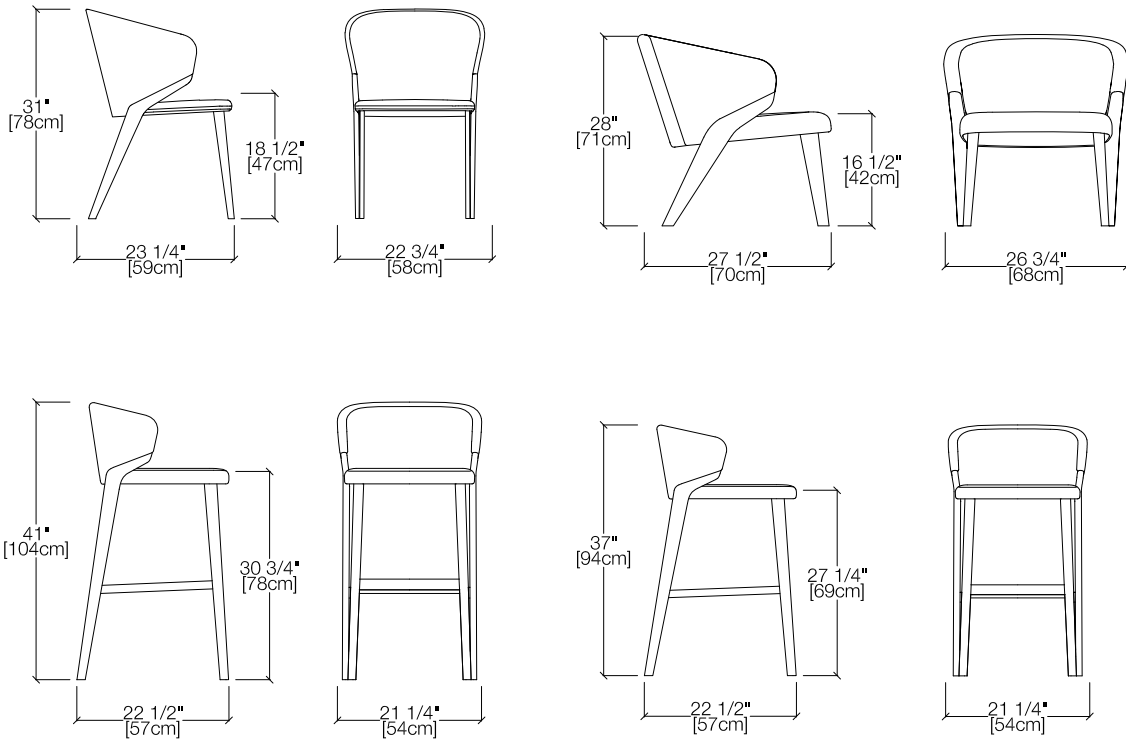

Nora Collection

Dining Chair, Armchair, and Barstool

Nora Collection

Vancouver
Mexico City
Toronto
Calgary
San Francisco
Washington, D.C.
New York
Los Angeles

SPECS

FINISHES

Seat and back upholstered.
Custom matte RAL colors also available for chair, armchair, or stool base.