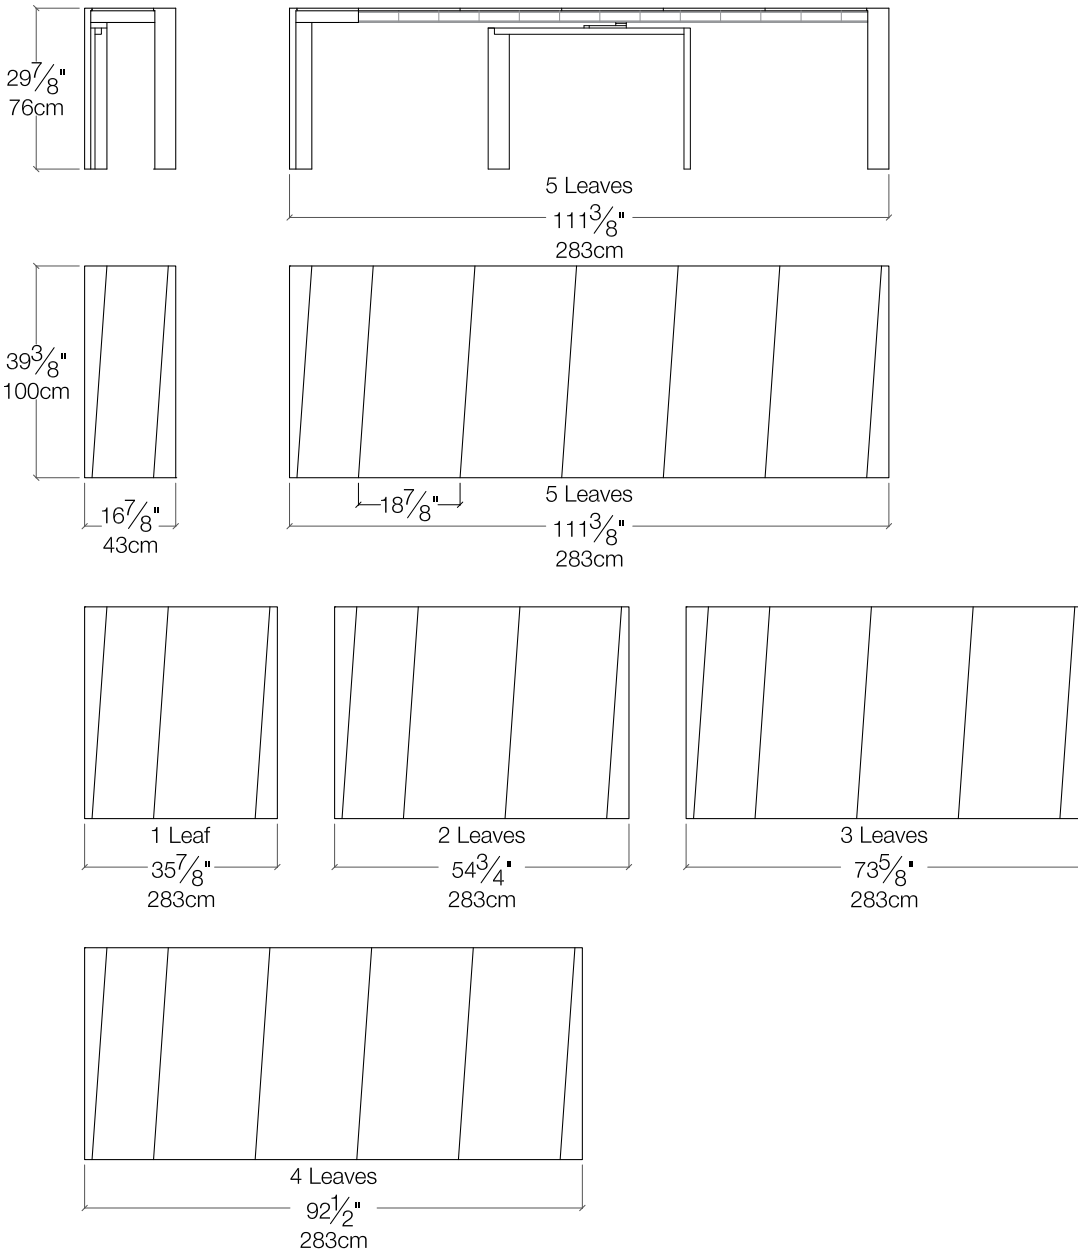

Outdoor Goliath

Expandable Outdoor Table

Outdoor Goliath

Vancouver
Mexico City
Toronto
Calgary
San Francisco
Washington, D.C.
New York
Los Angeles

SPECS

FINISHES

*Grainwood finish is for leaf only with a table structure in Terra Ombrá

Seats 10 comfortably with 5 extension leaves connected via pin and magnet.
Outdoor cover + carrying case for leaves available.